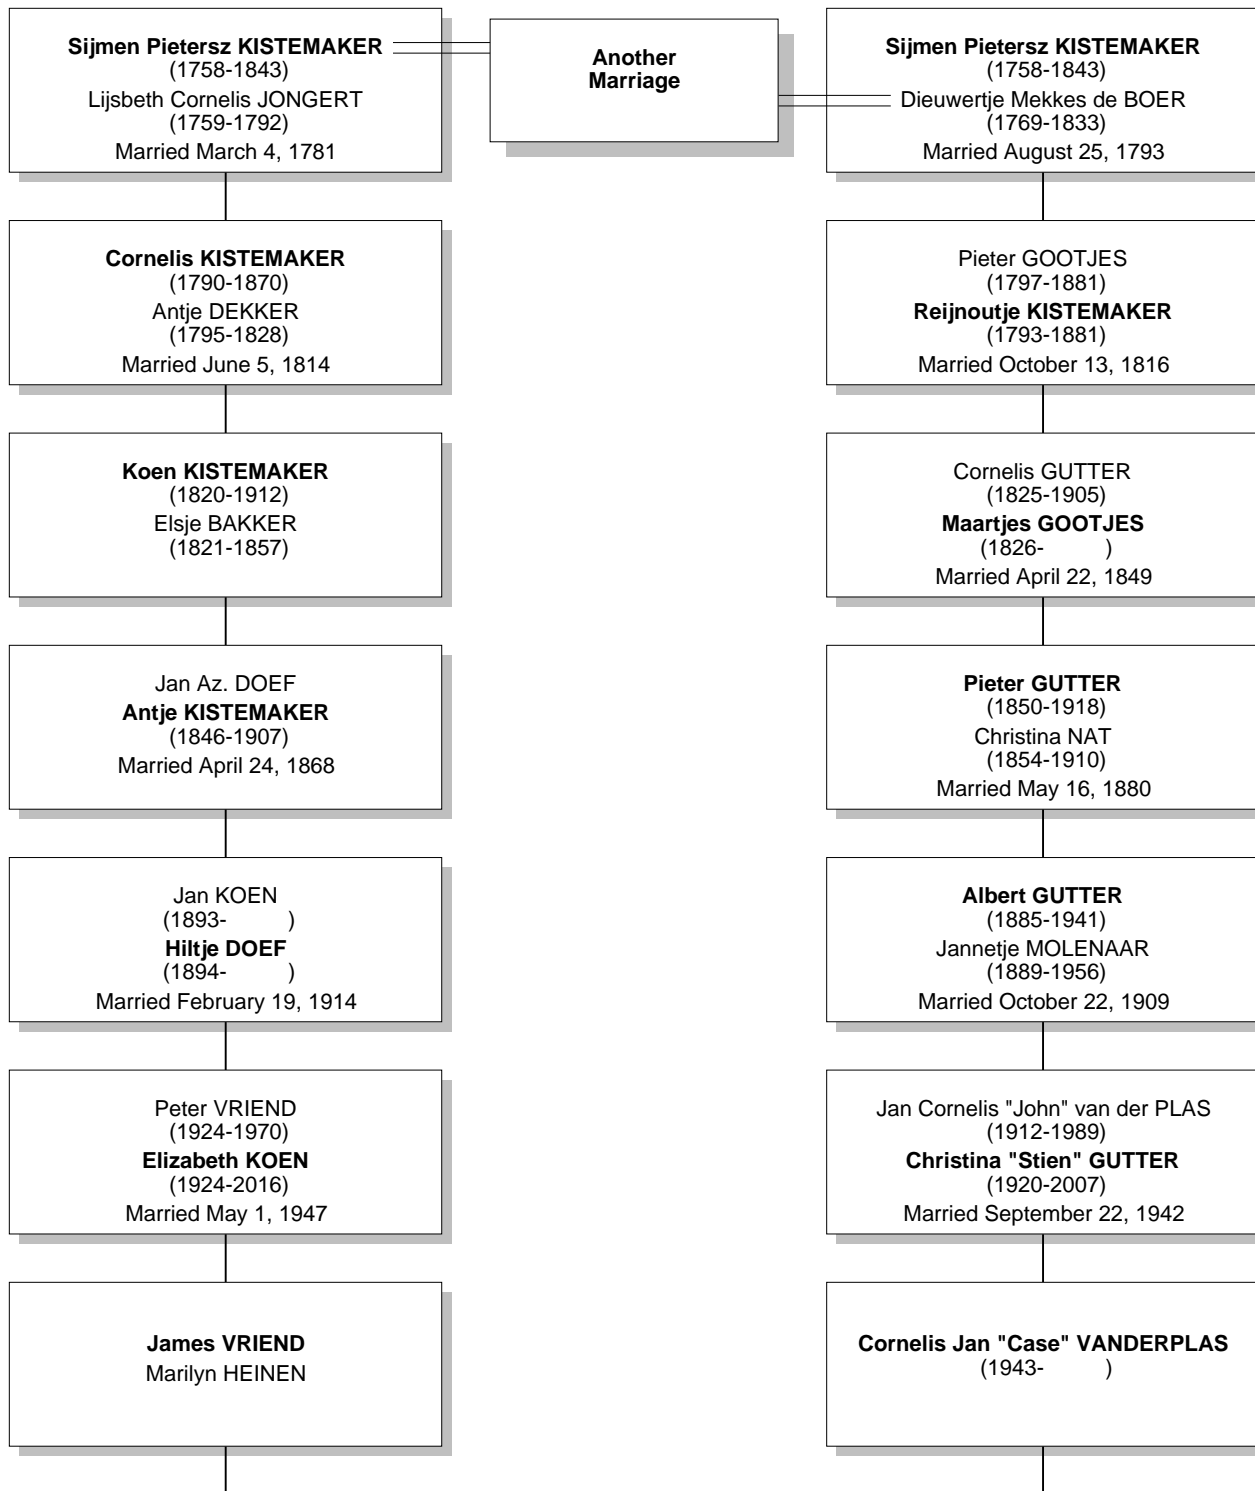

Relationship Chart

Cornelis Jan "Case" VANDERPLAS is the Half-5th cousin once removed of Nicole VRIEND ... DNA

Relationship Chart

Nicole VRIEND ... DNA