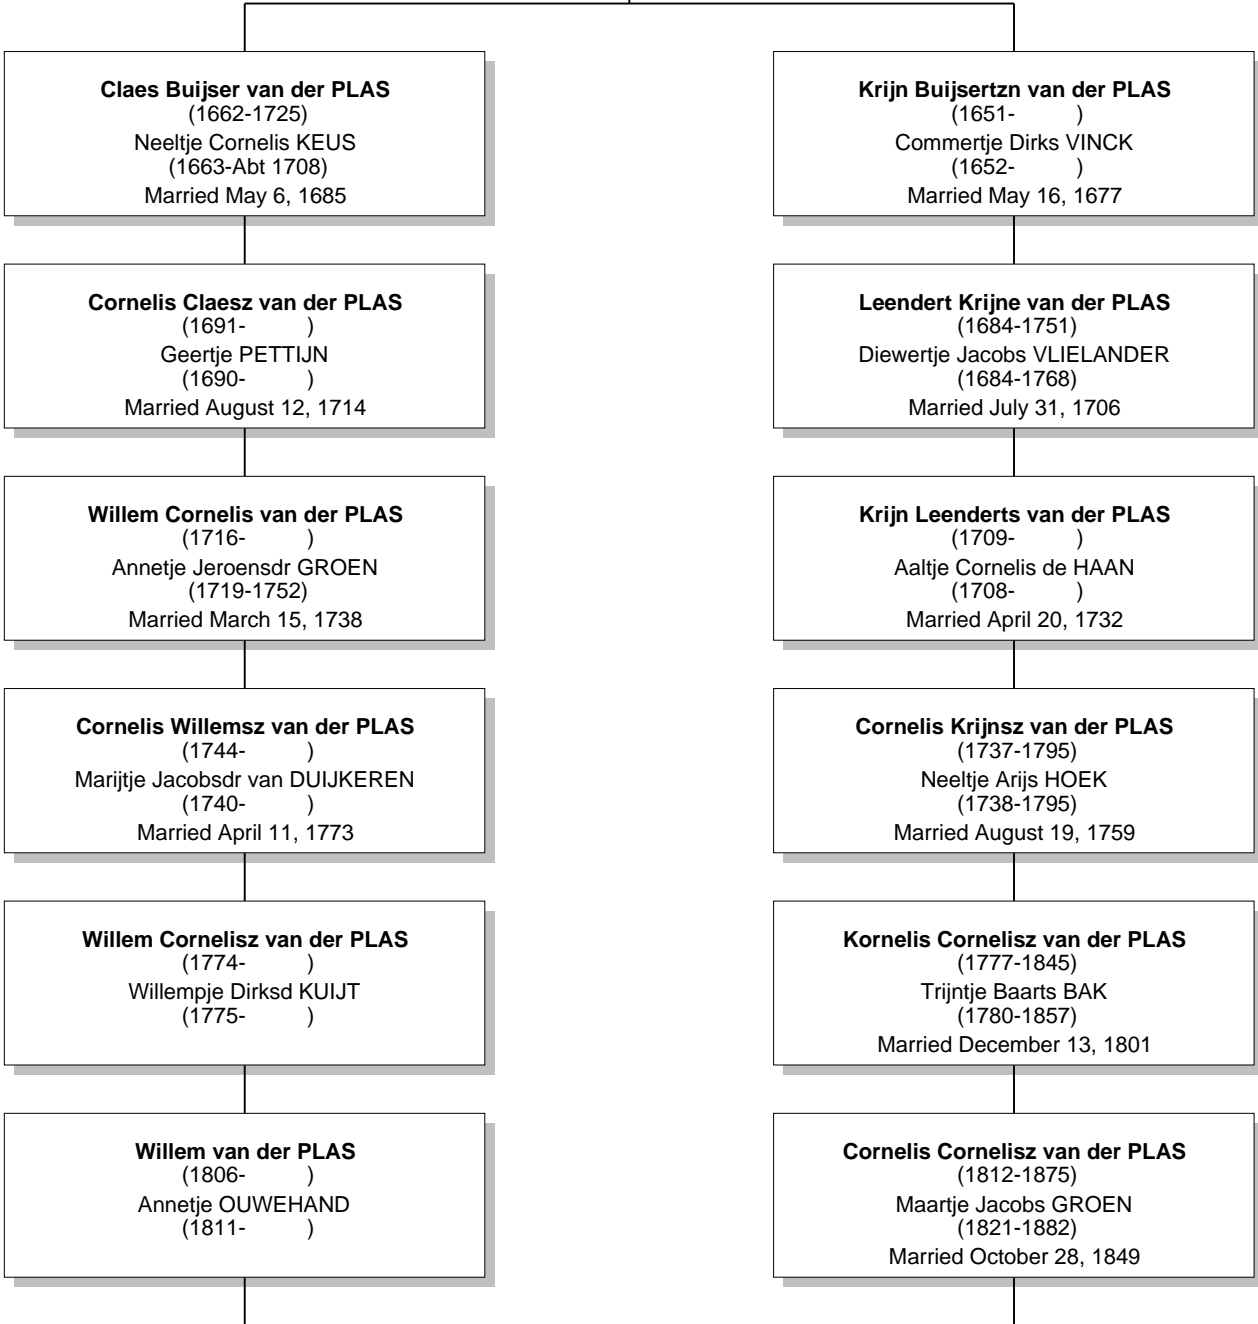

# Relationship Chart

Cornelis Jan "Case" VANDERPLAS is the 9th cousin of Liesbeth VOOIJS ... DNA

Common Ancestor

**Buijser Krijne van der PLAS**  
(1630-Abt 1700)  
**Pietertje Claes**  
(1630-1662)  
Married Abt 1650

# Relationship Chart