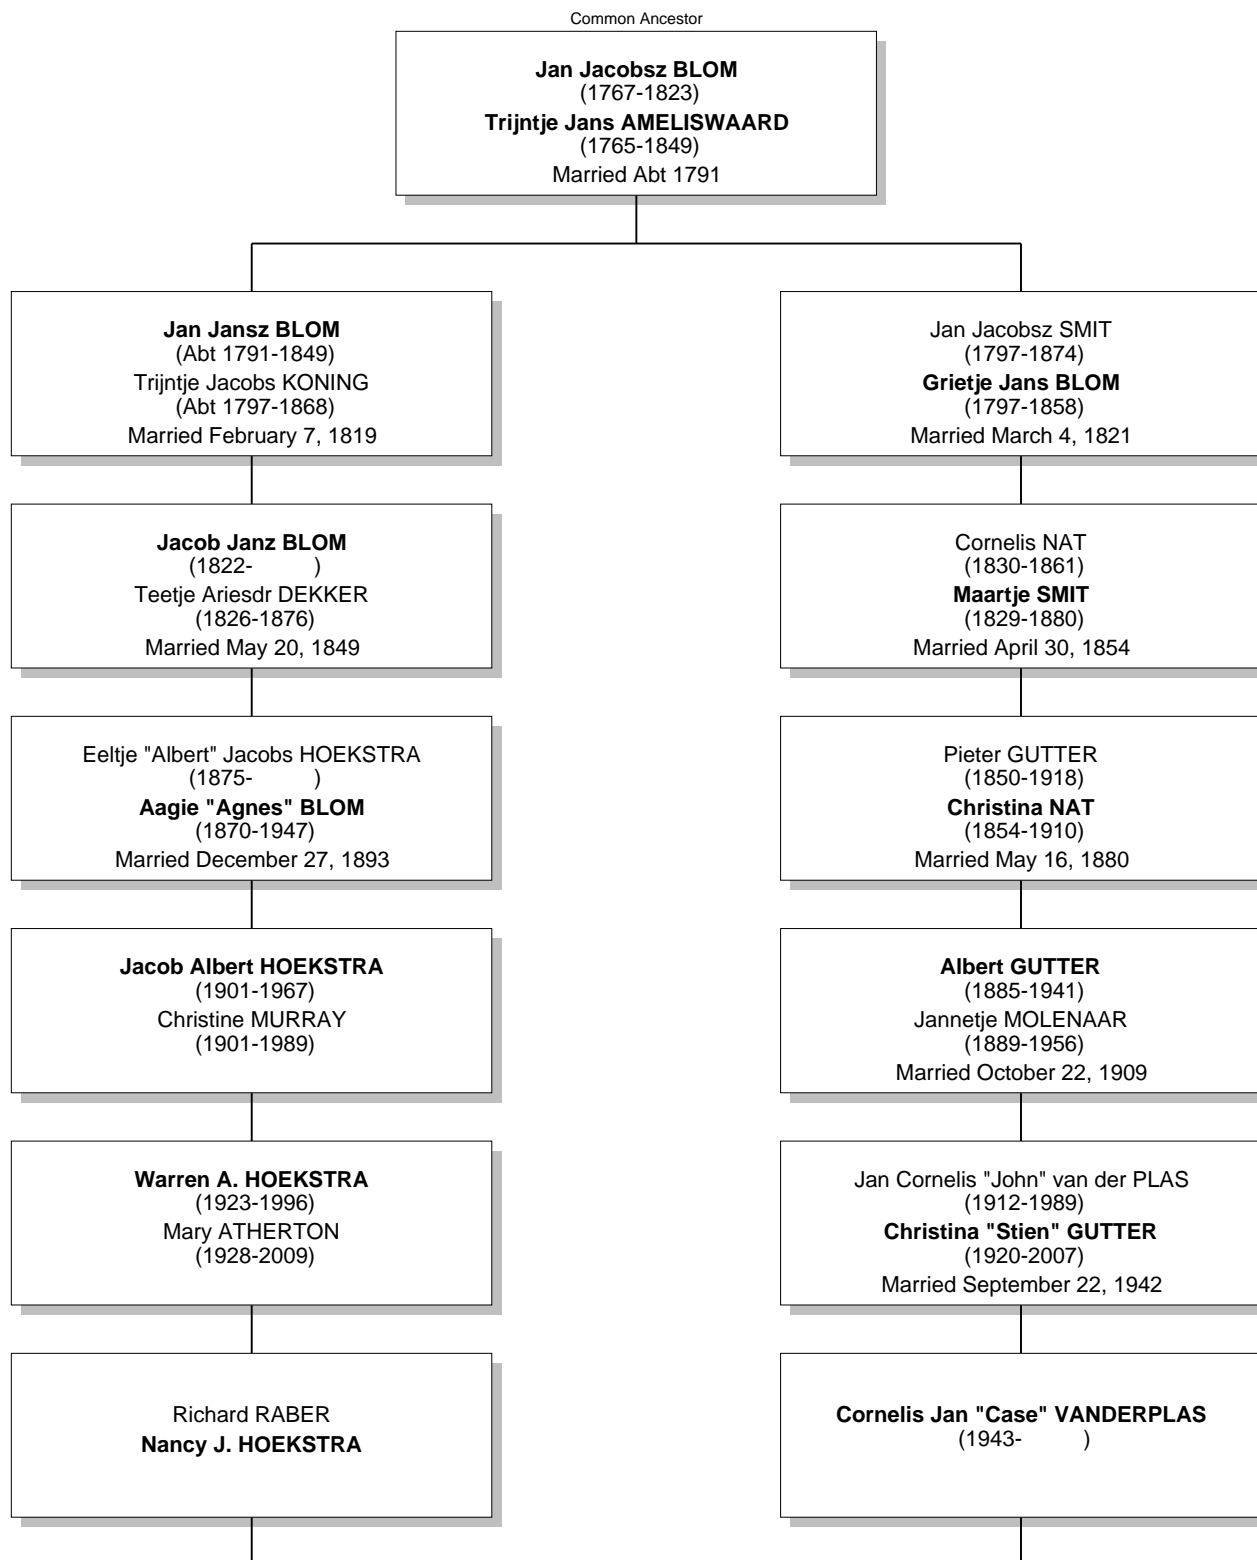

# Relationship Chart

Cornelis Jan "Case" VANDERPLAS is the 5th cousin once removed of Leah RABER ... DNA

# Relationship Chart