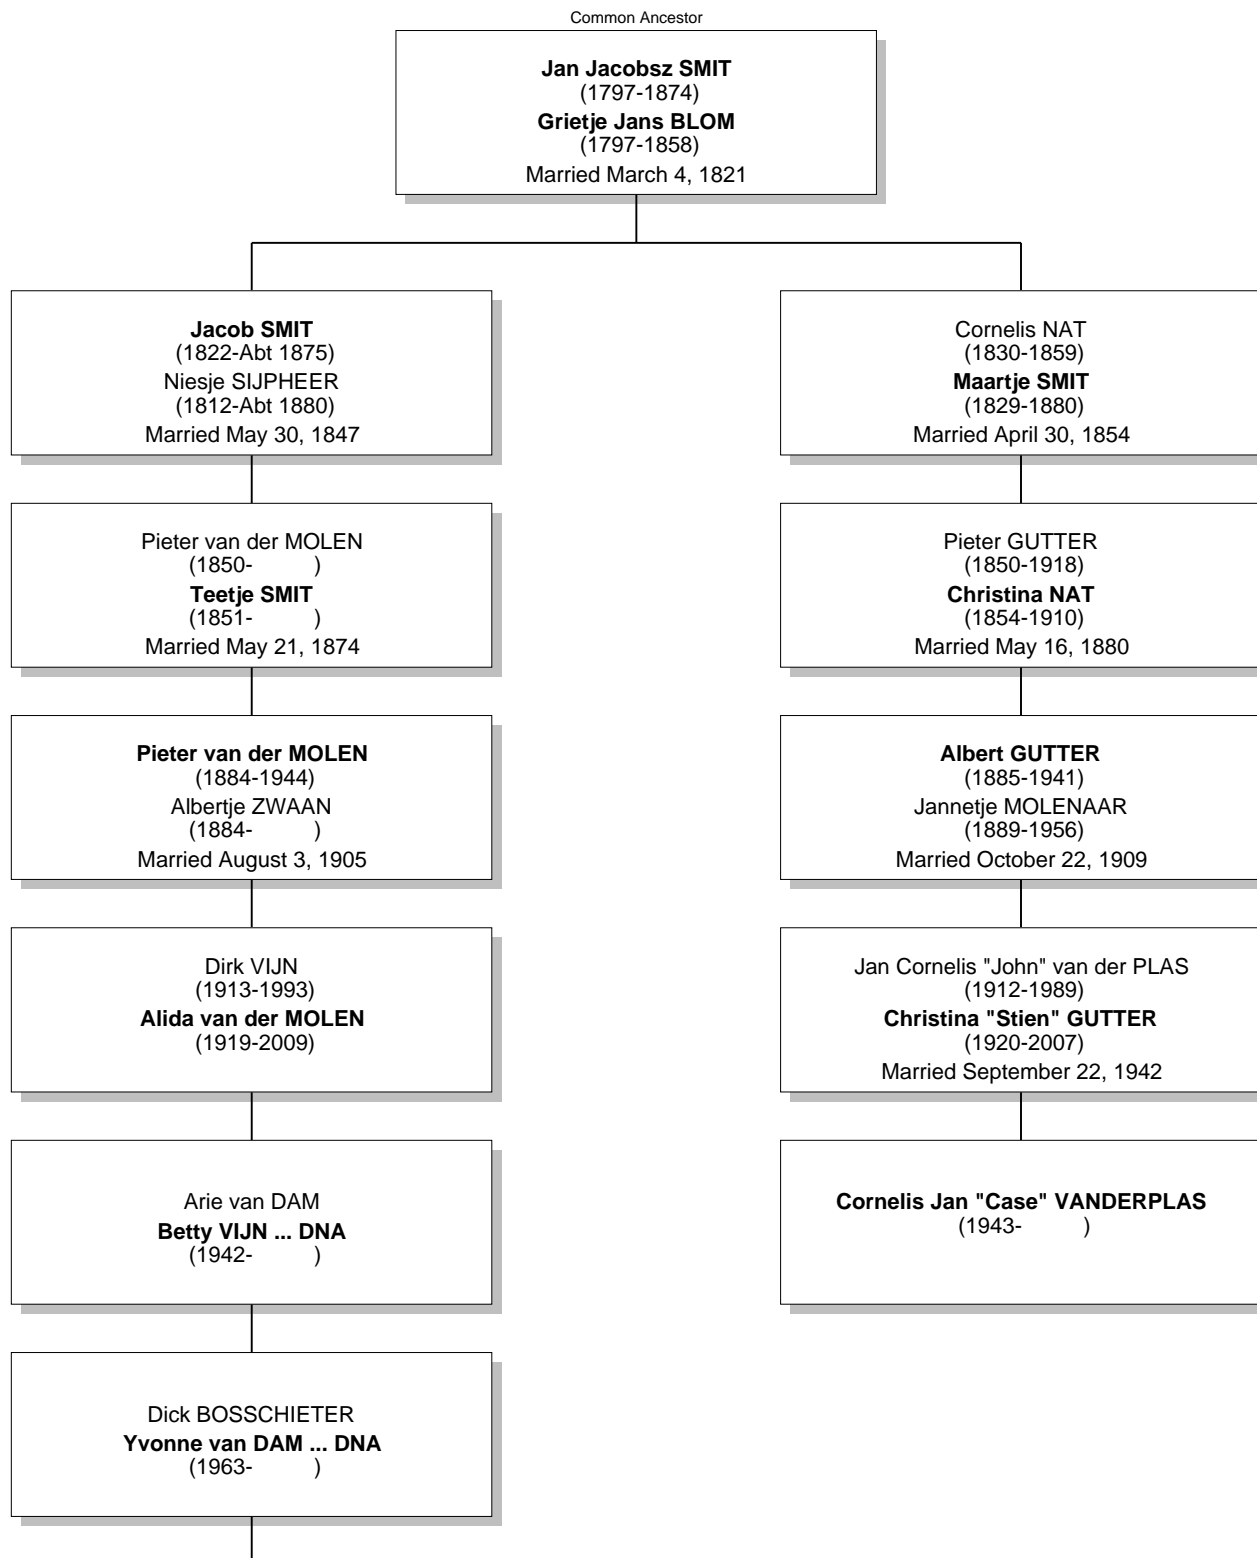

# Relationship Chart

Cornelis Jan "Case" VANDERPLAS is the 4th cousin twice removed of Tomas BOSSCHIETER ...  
DNA

# Relationship Chart

**Tomas BOSSCHIETER ... DNA**  
(Abt 1995- )