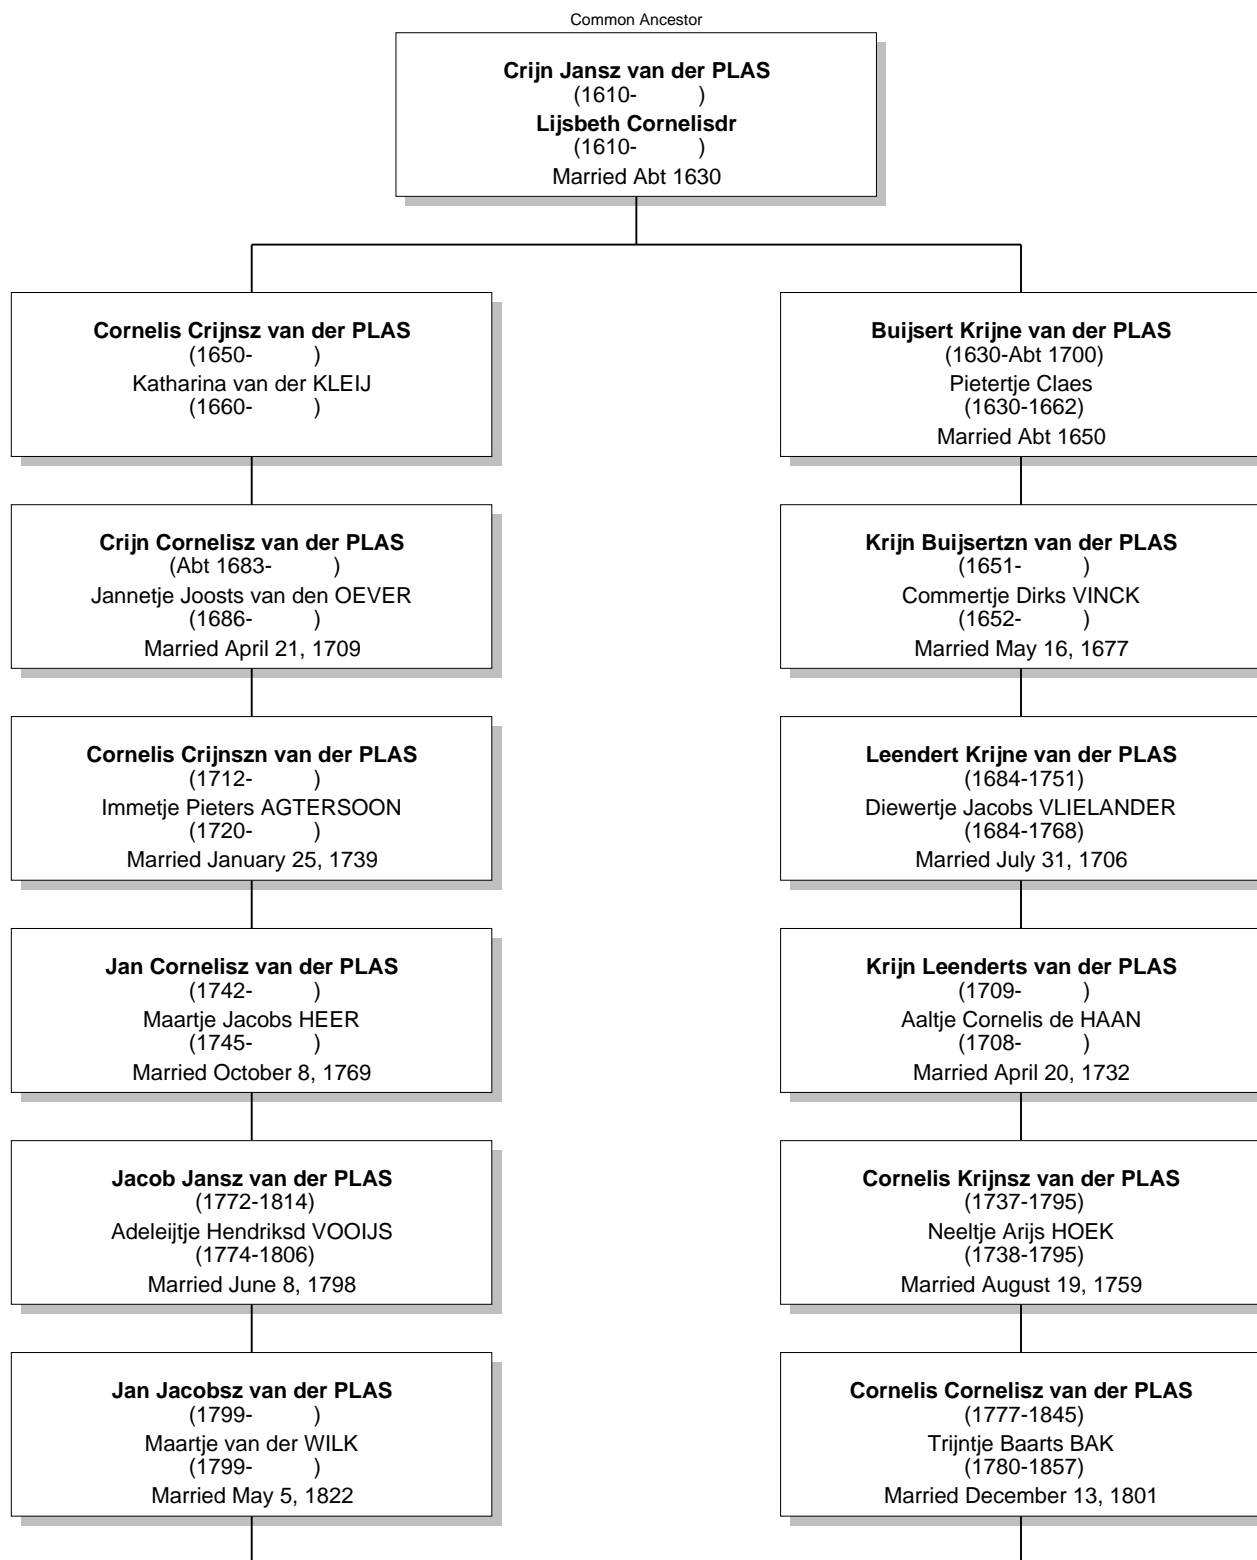

Relationship Chart

Cornelis Jan "Case" VANDERPLAS is the 10th cousin once removed of Rose van der PLAS ... DNA

Relationship Chart