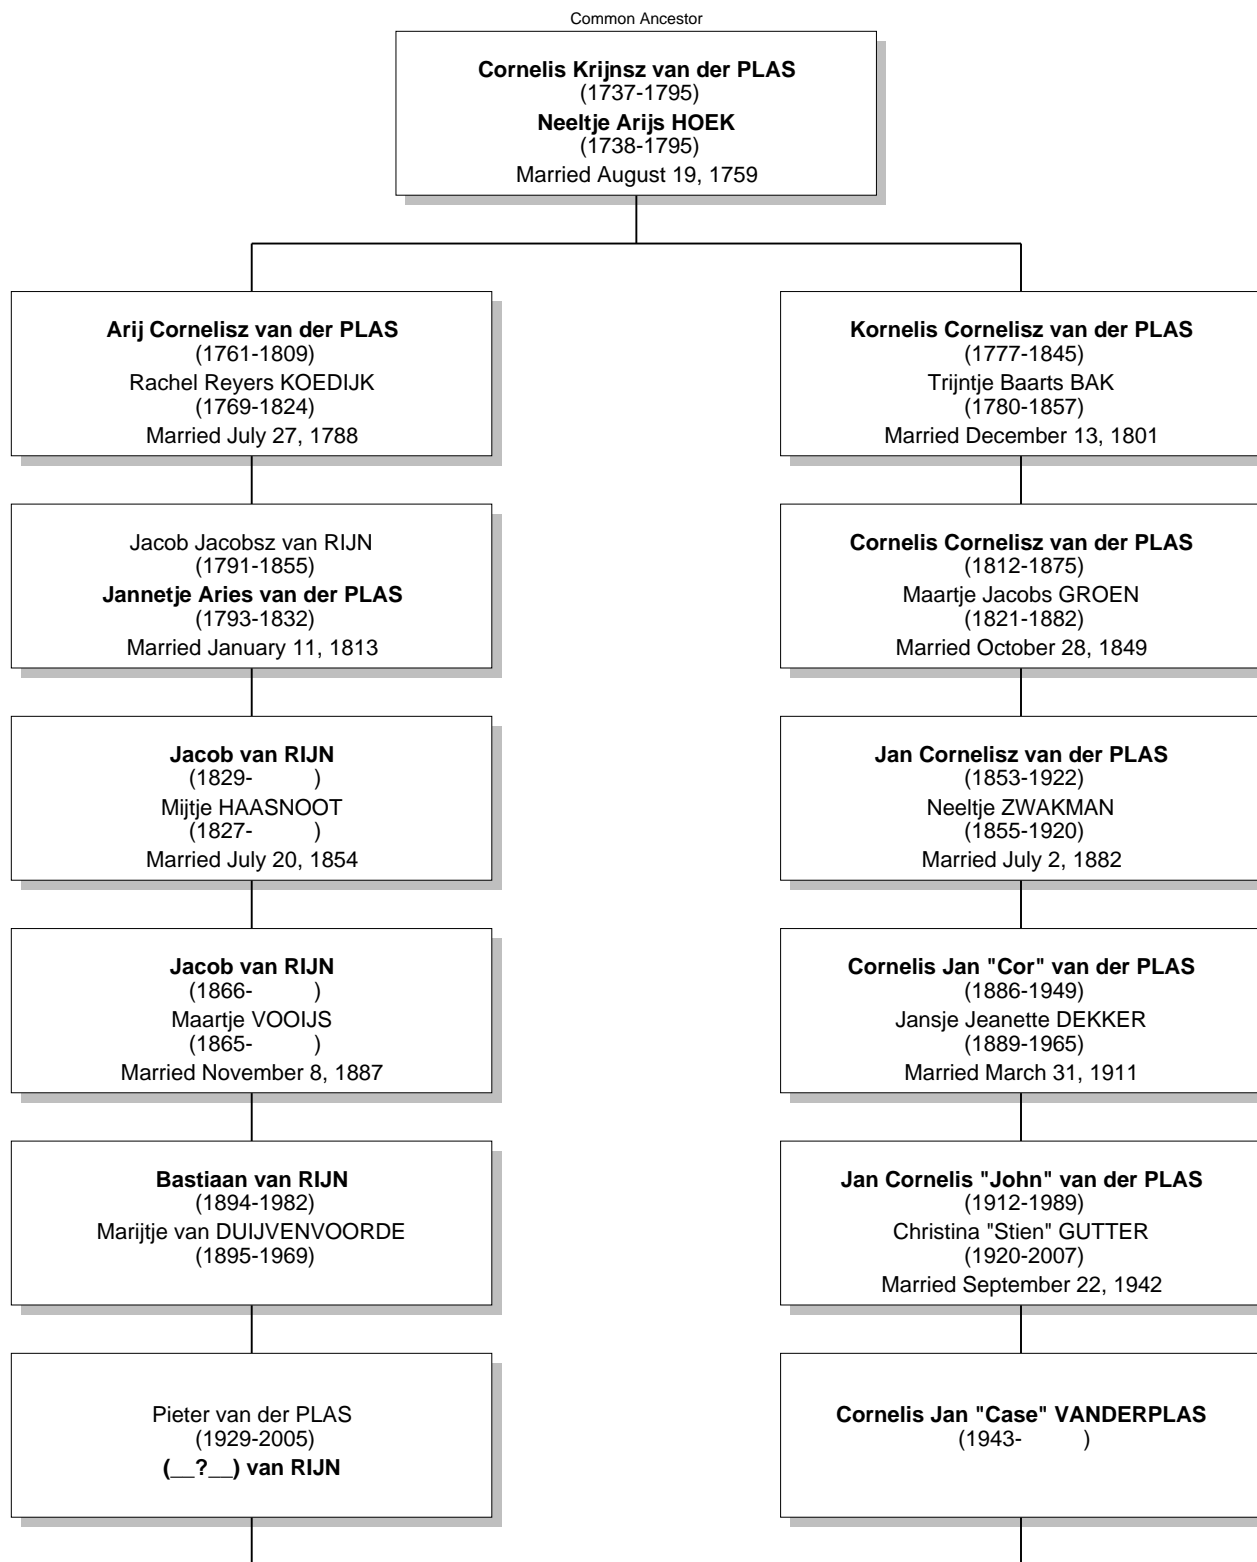

Relationship Chart

Cornelis Jan "Case" VANDERPLAS is the 5th cousin once removed of Nellie van der PLAS ... DNA

Relationship Chart

```
graph TD; A[ ] --- B[Nellie van der PLAS ... DNA];
```

Nellie van der PLAS ... DNA