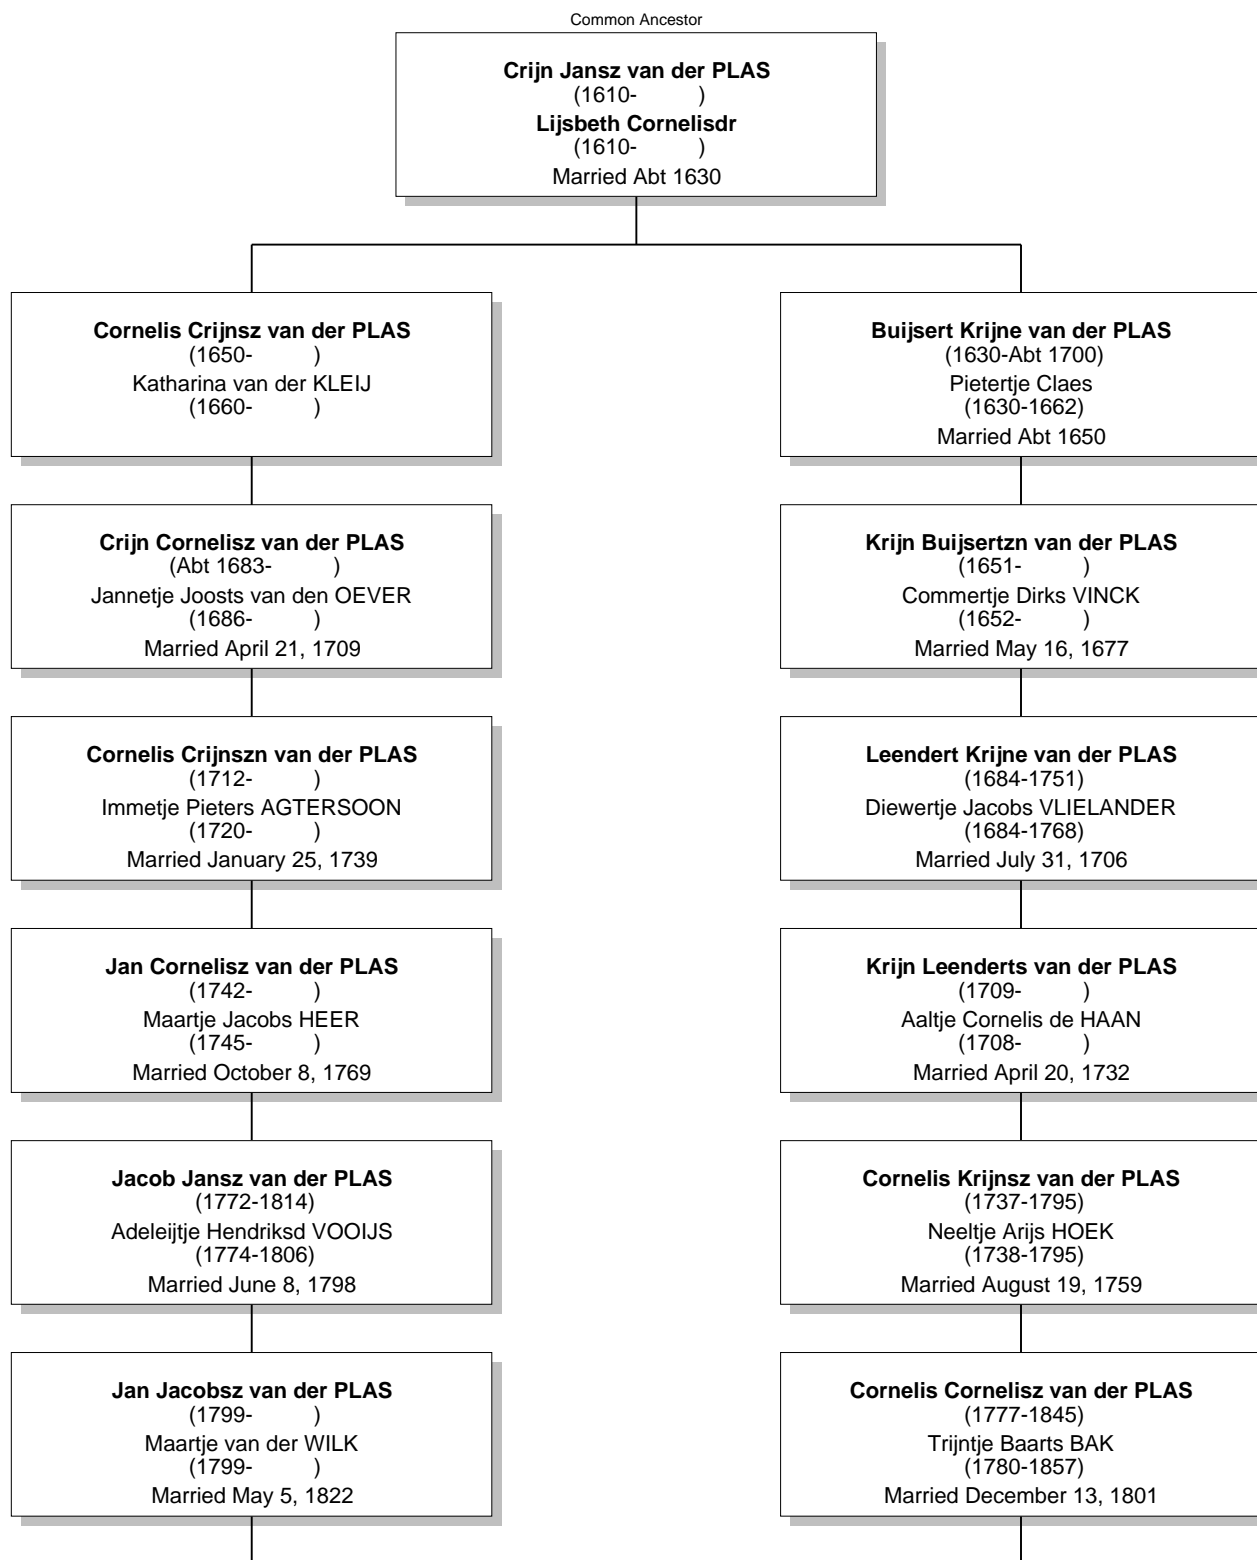

Relationship Chart

Cornelis Jan "Case" VANDERPLAS is the 10th cousin once removed of Chantel van DUIJN ... DNA

Relationship Chart