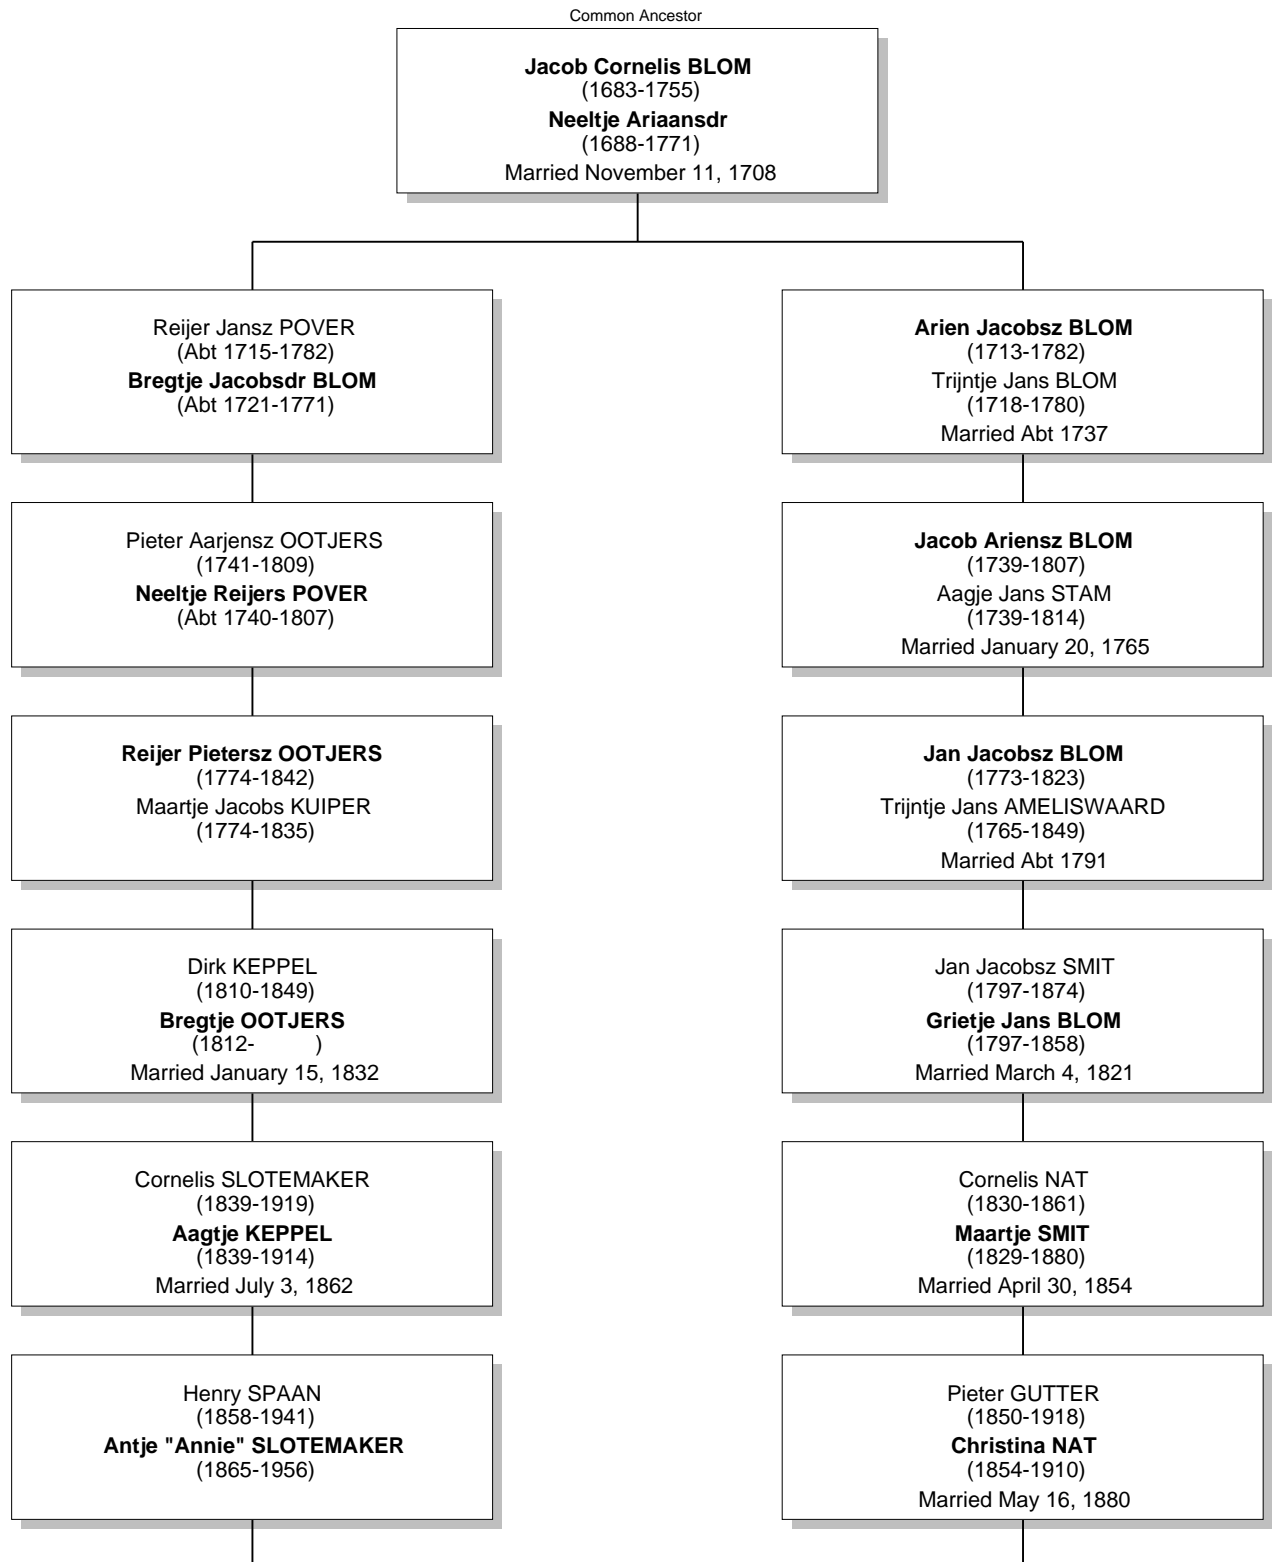

# Relationship Chart

Cornelis Jan "Case" VANDERPLAS is the 8th cousin of Randall SPAAN ... DNA

# Relationship Chart