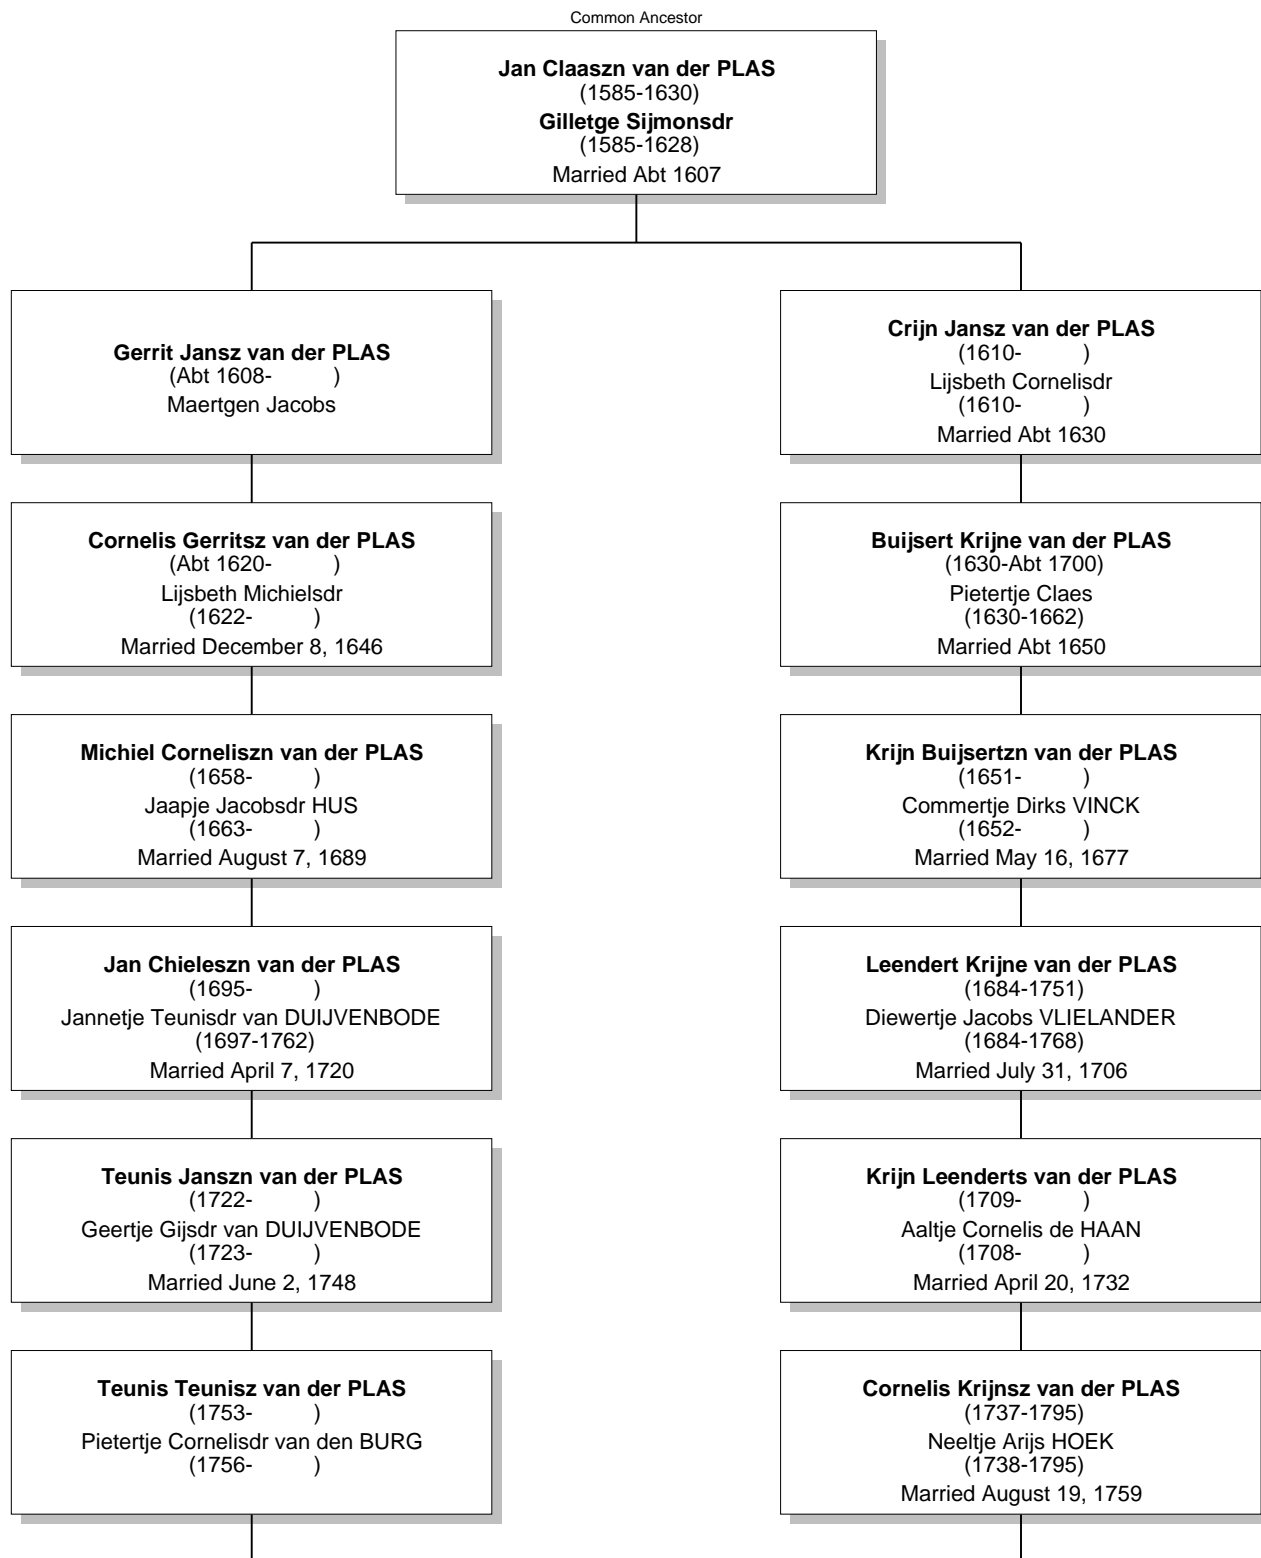

Relationship Chart

Cornelis Jan "Case" VANDERPLAS is the 11th cousin twice removed of Maire ROTTEVEEL ... DNA

Relationship Chart