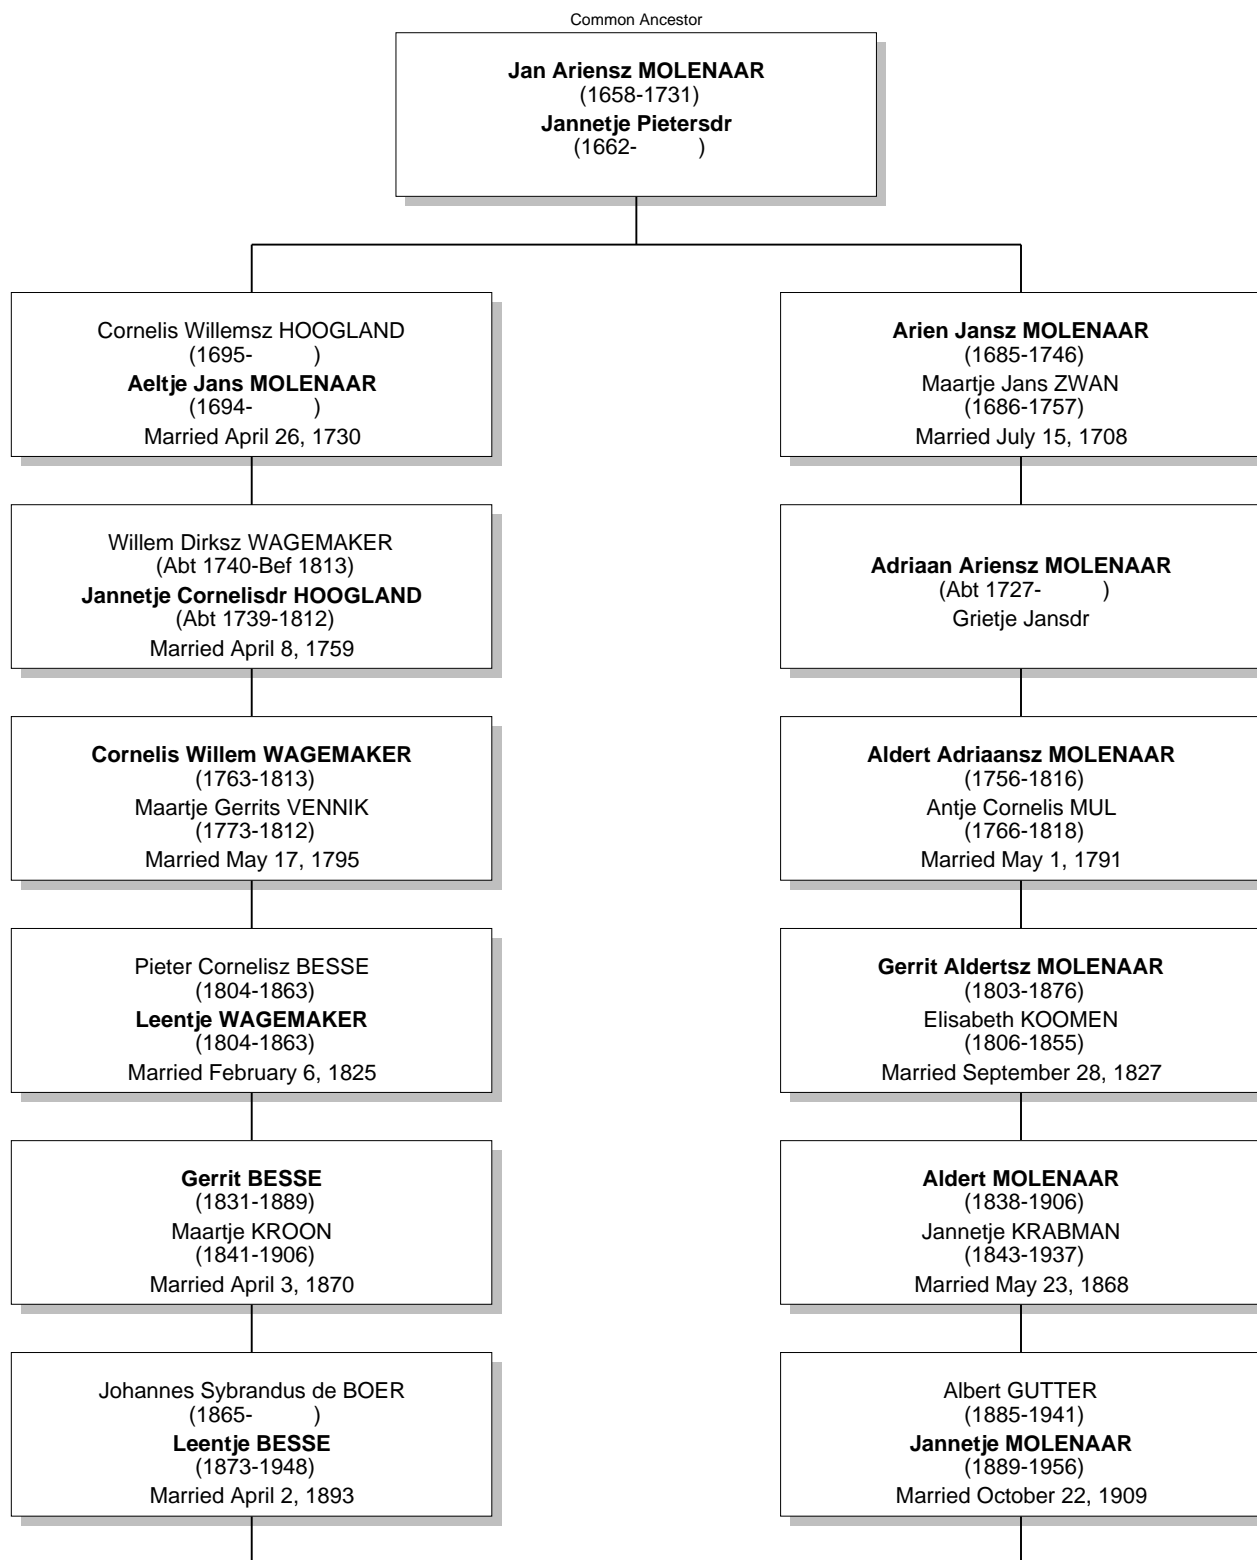

Relationship Chart

Cornelis Jan "Case" VANDERPLAS is the 7th cousin once removed of Yullan OOSTERHOF ... DNA

Relationship Chart