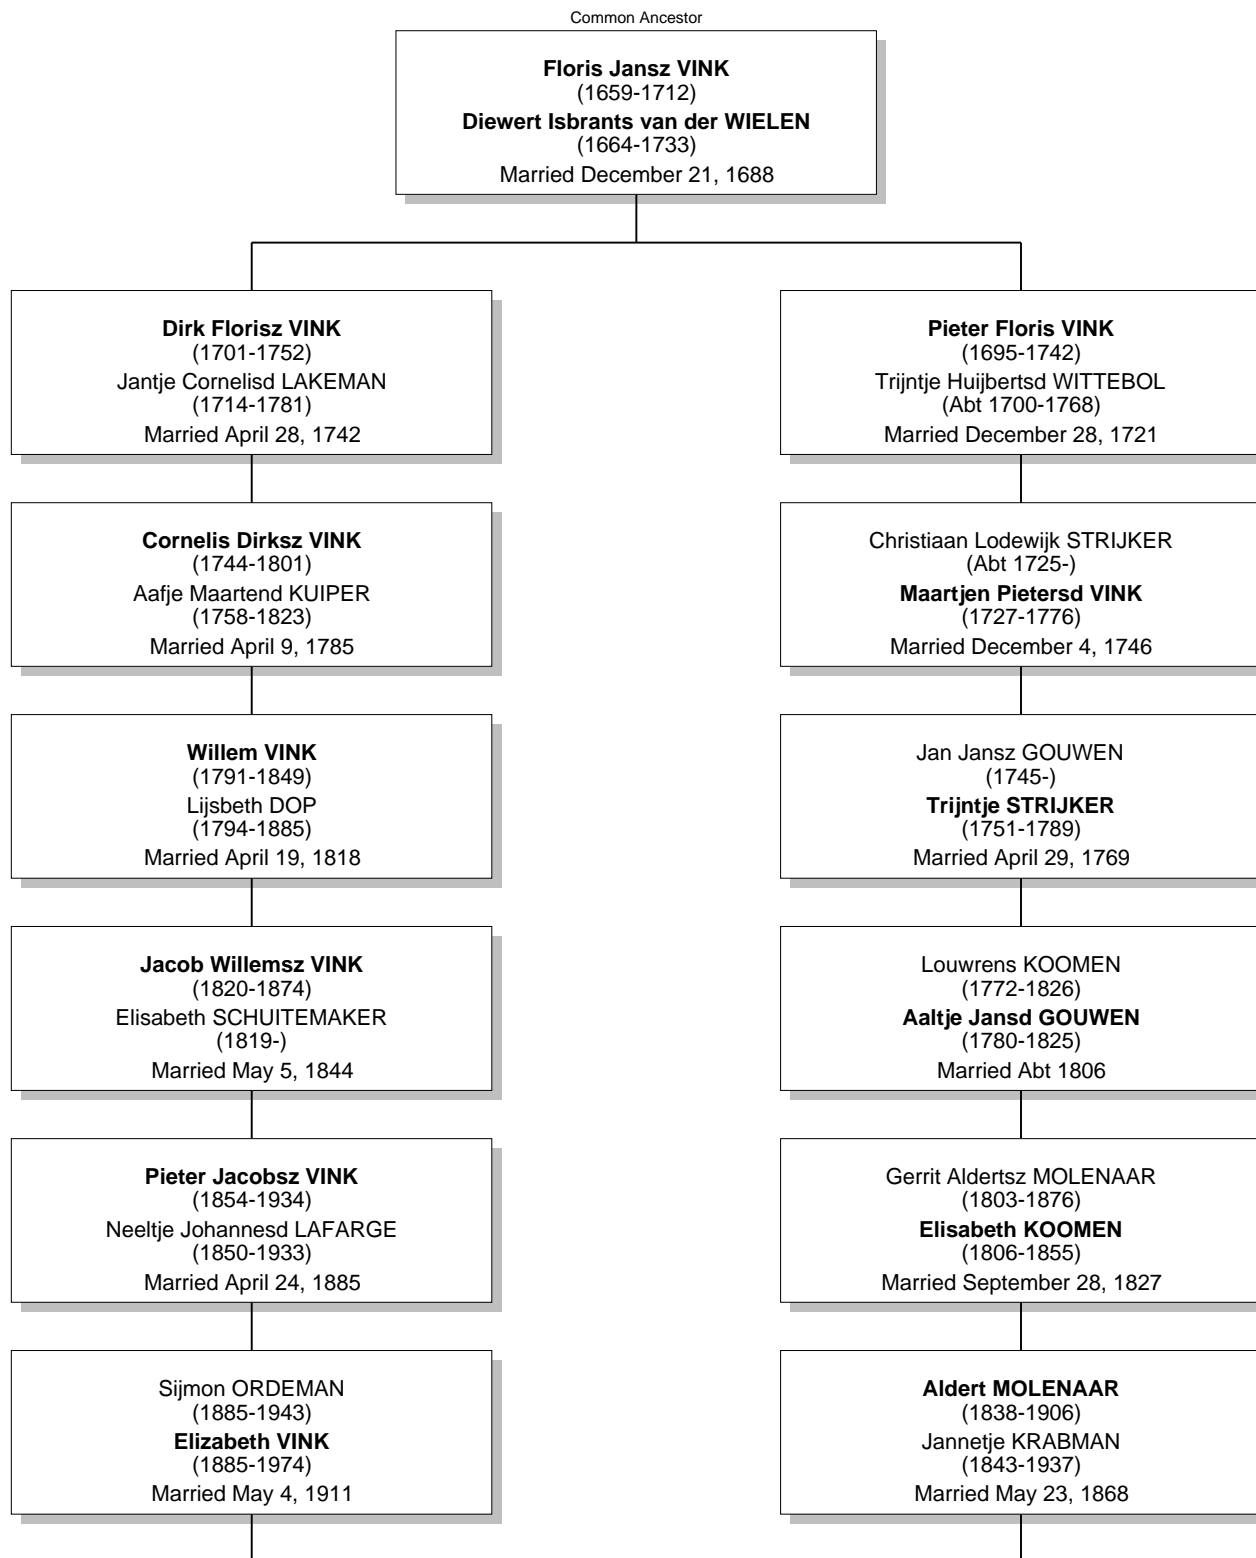

Relationship Chart

Cornelis Jan "Case" VANDERPLAS is the 8th cousin once removed of Anna ONRUST ... DNA

Relationship Chart