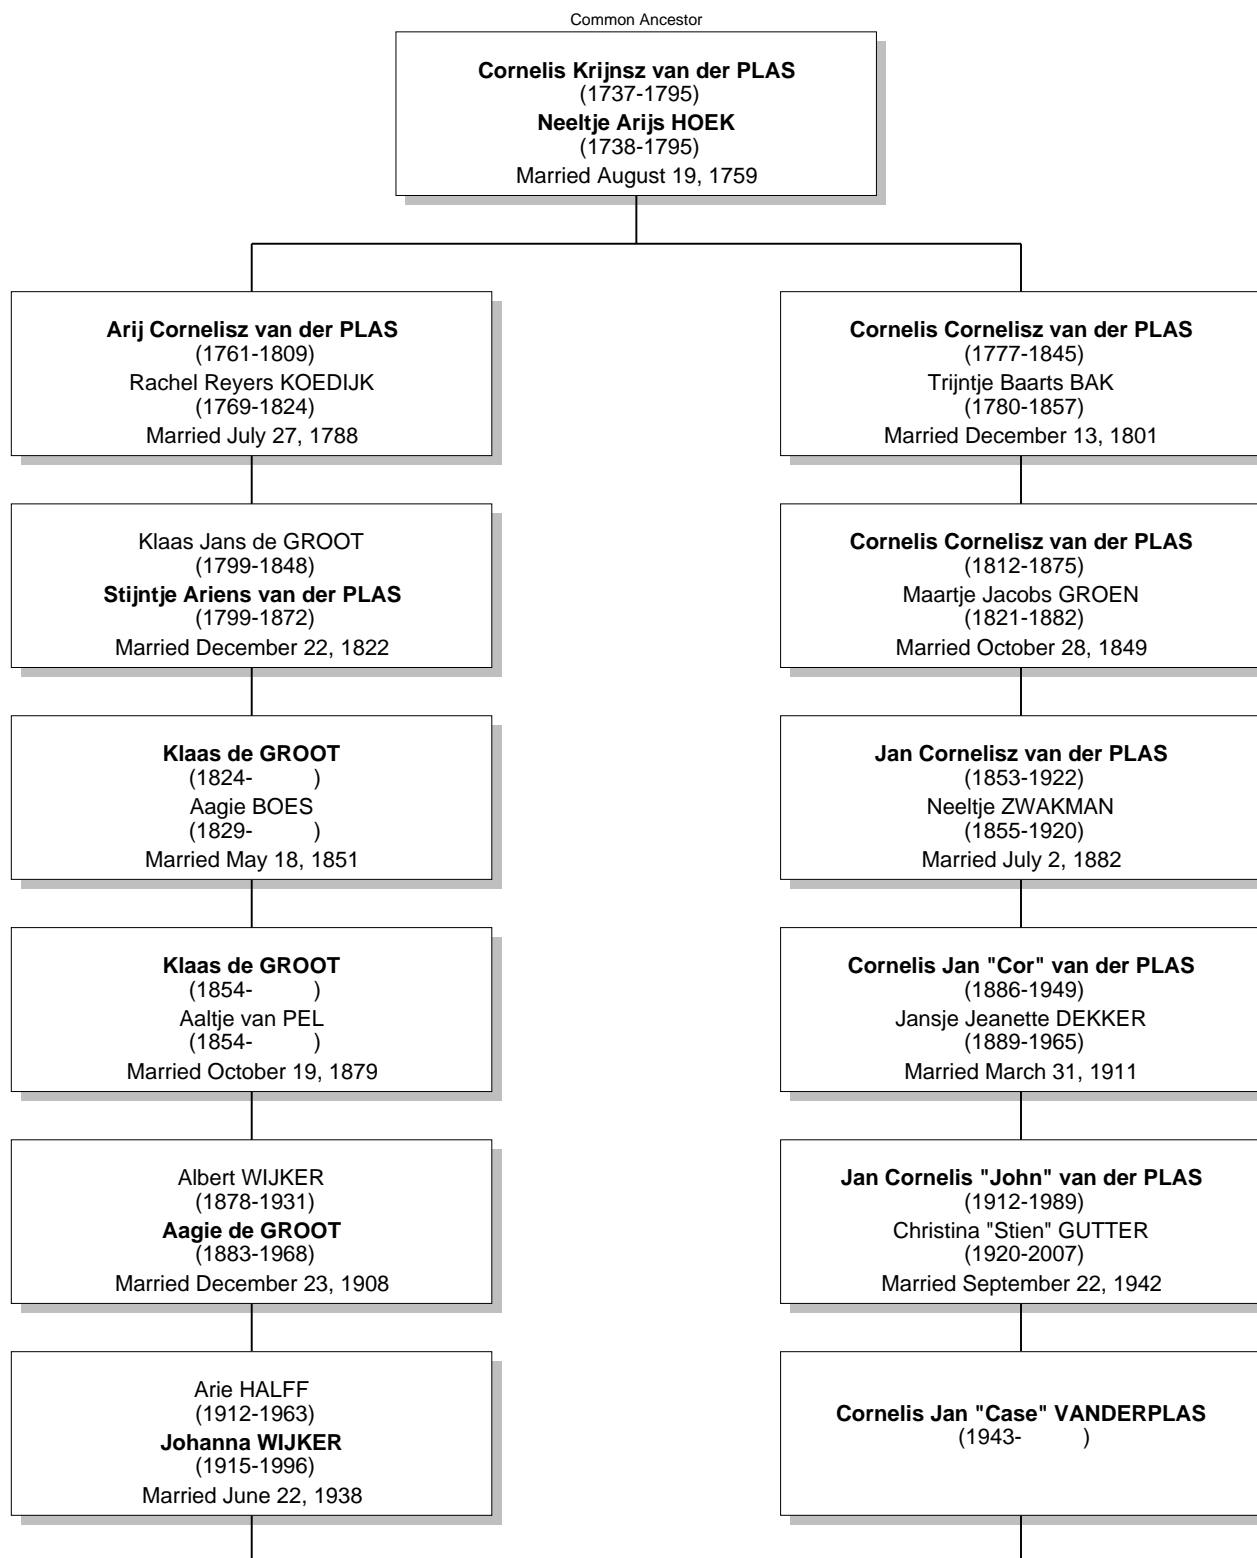

Relationship Chart

Cornelis Jan "Case" VANDERPLAS is the 5th cousin once removed of Albertine Alberta "Tine" HALFF ... DNA

Relationship Chart

Albertine Alberta "Tine" HALFF ... DNA
(1940-)