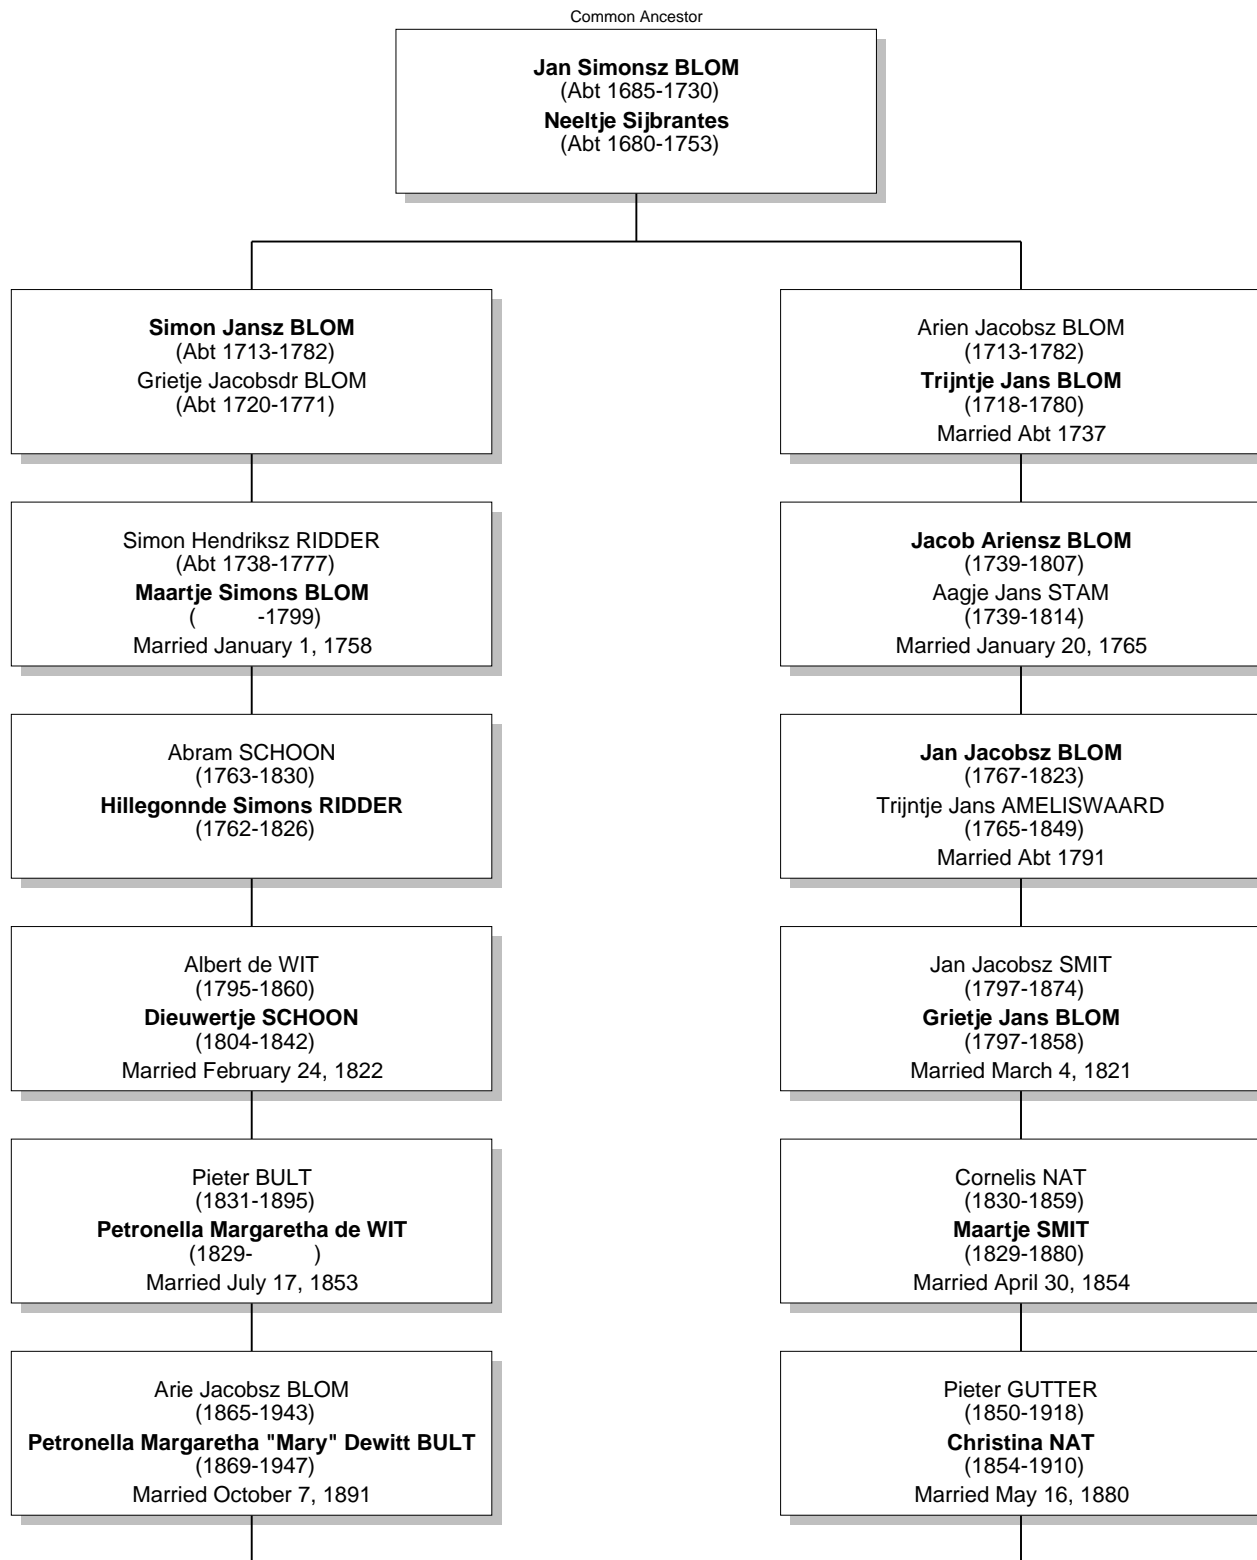

Relationship Chart

Cornelis Jan "Case" VANDERPLAS is the 8th cousin once removed of Amber BLOM ... DNA

Relationship Chart