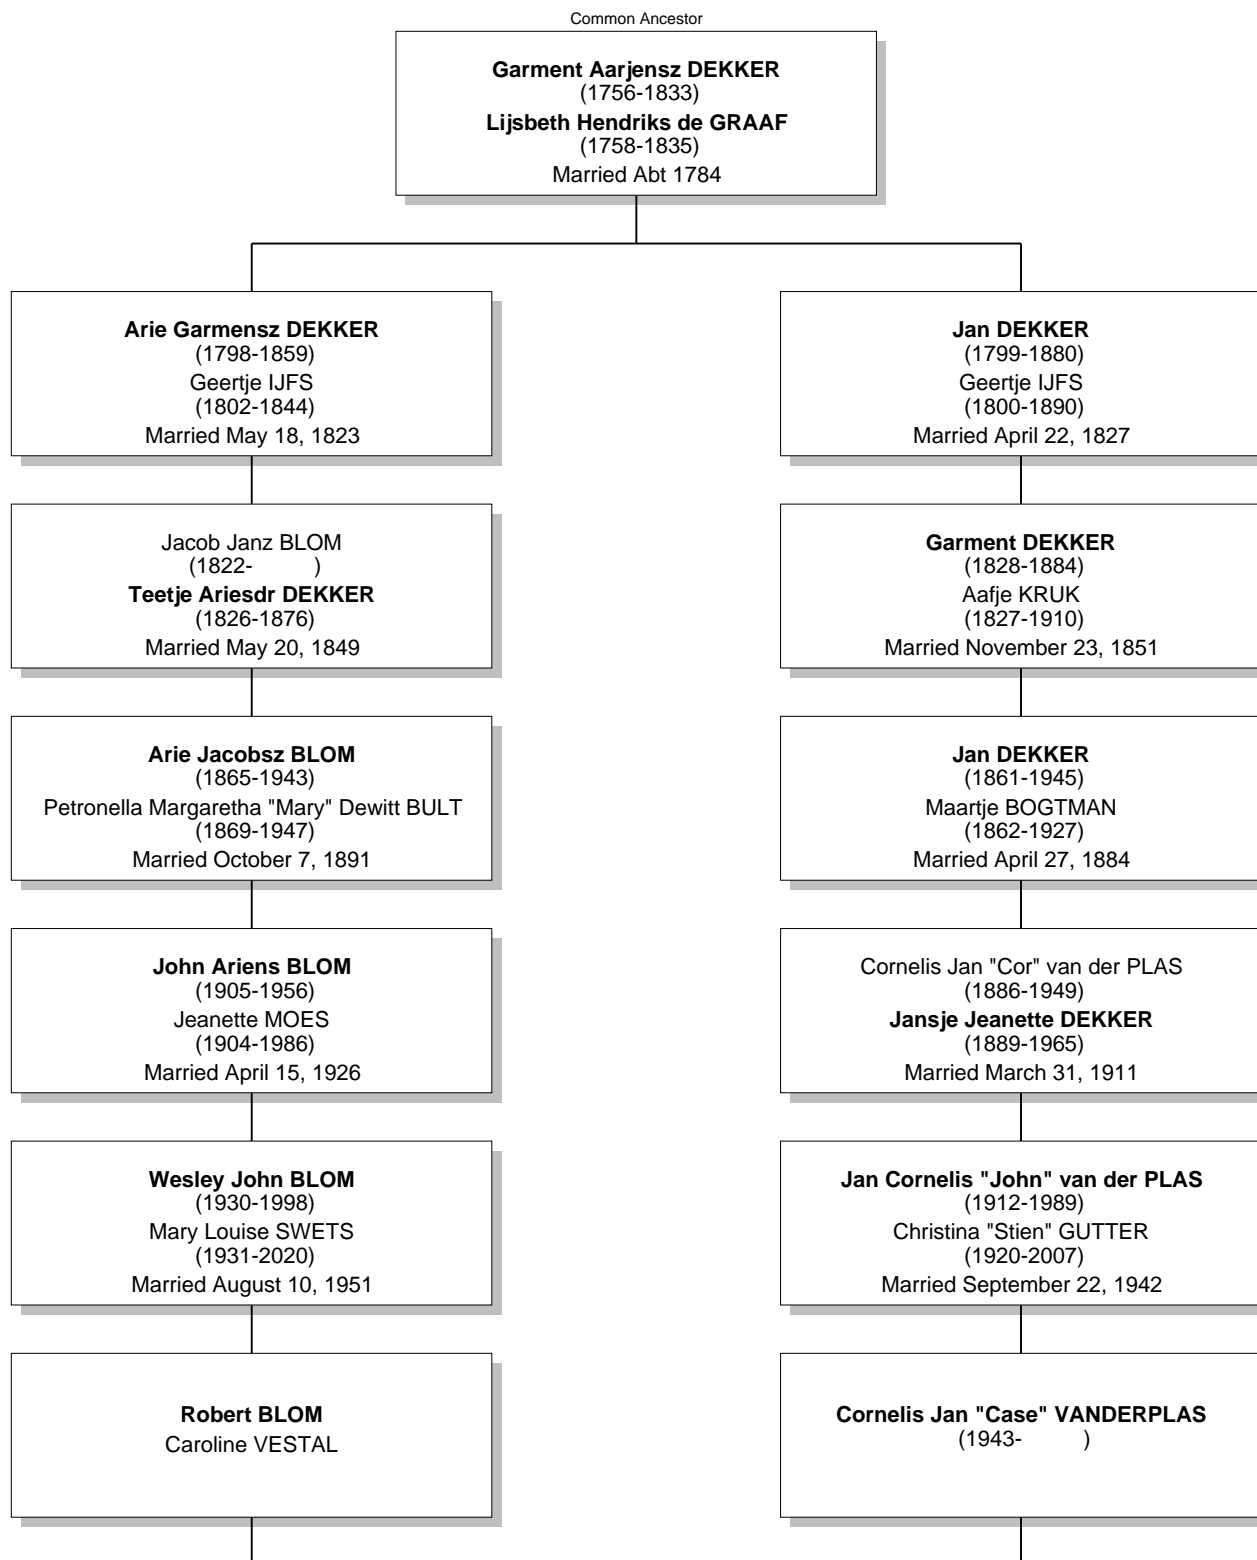

Relationship Chart

Cornelis Jan "Case" VANDERPLAS is the 5th cousin once removed of Amber BLOM ... DNA

Relationship Chart