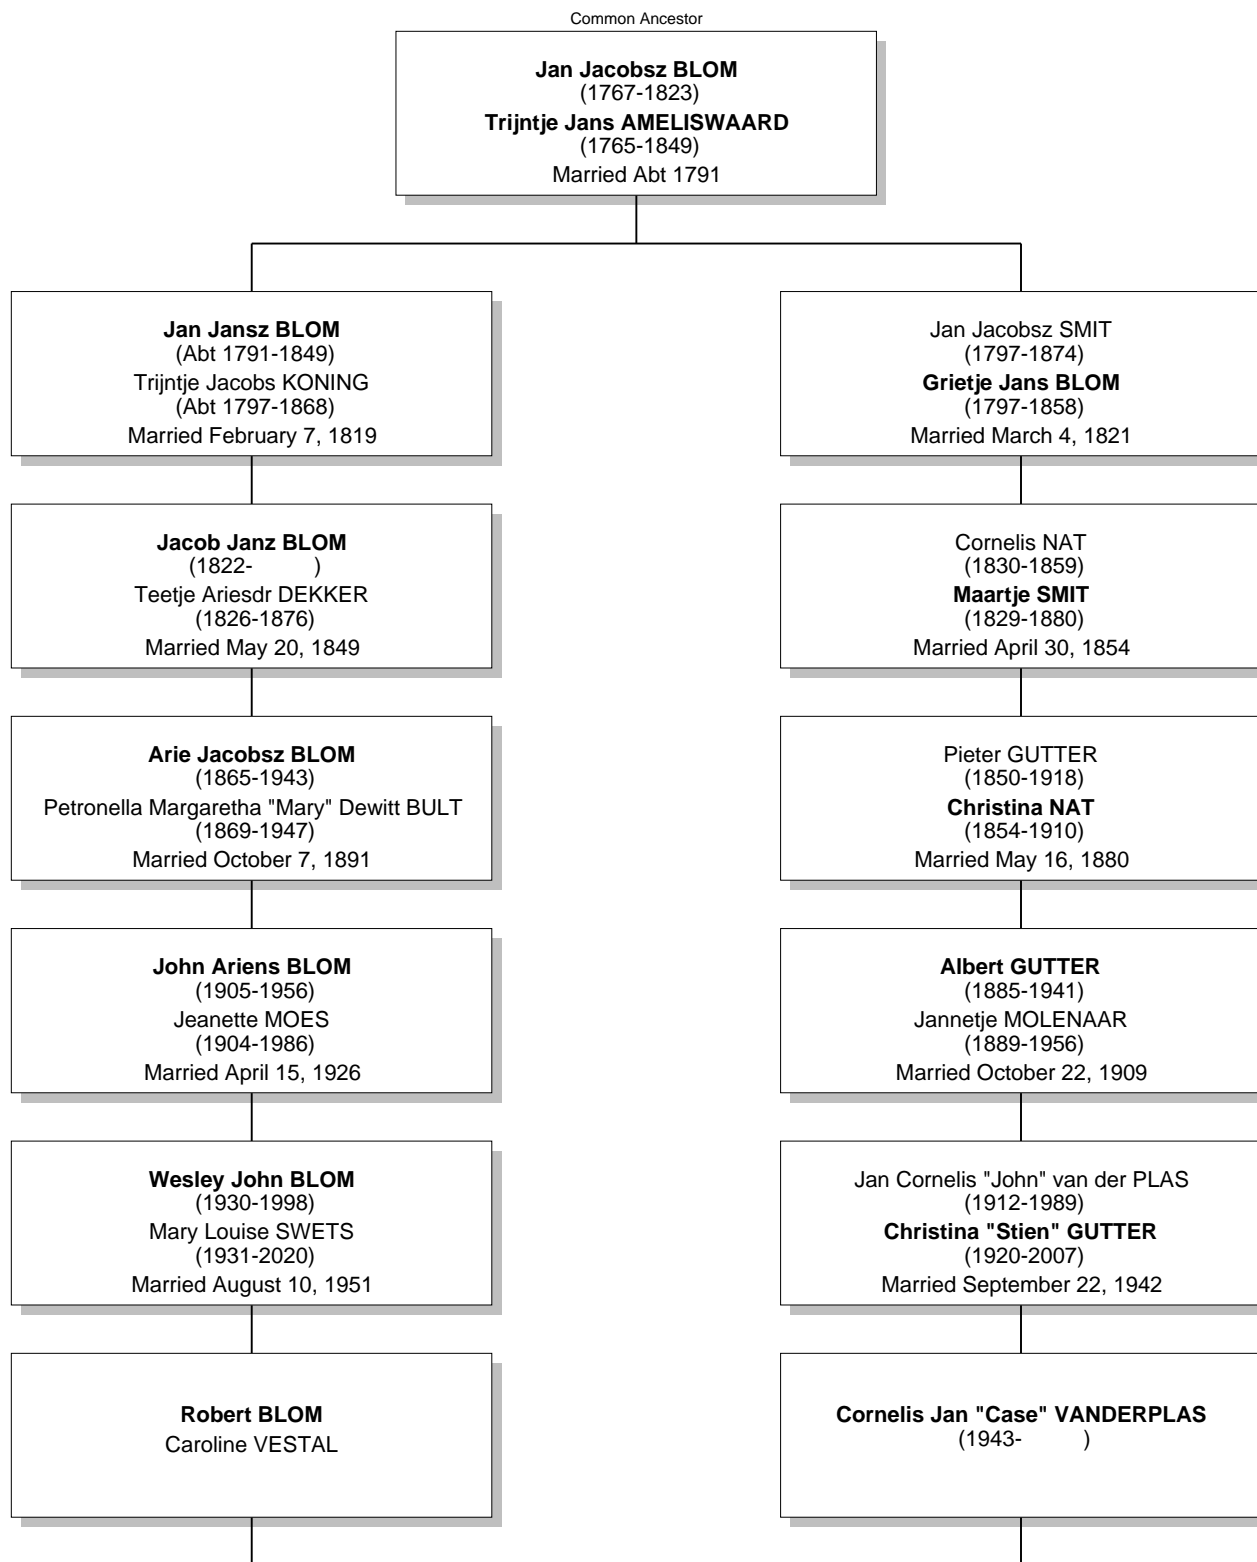

Relationship Chart

Cornelis Jan "Case" VANDERPLAS is the 5th cousin once removed of Amber BLOM ... DNA

Relationship Chart