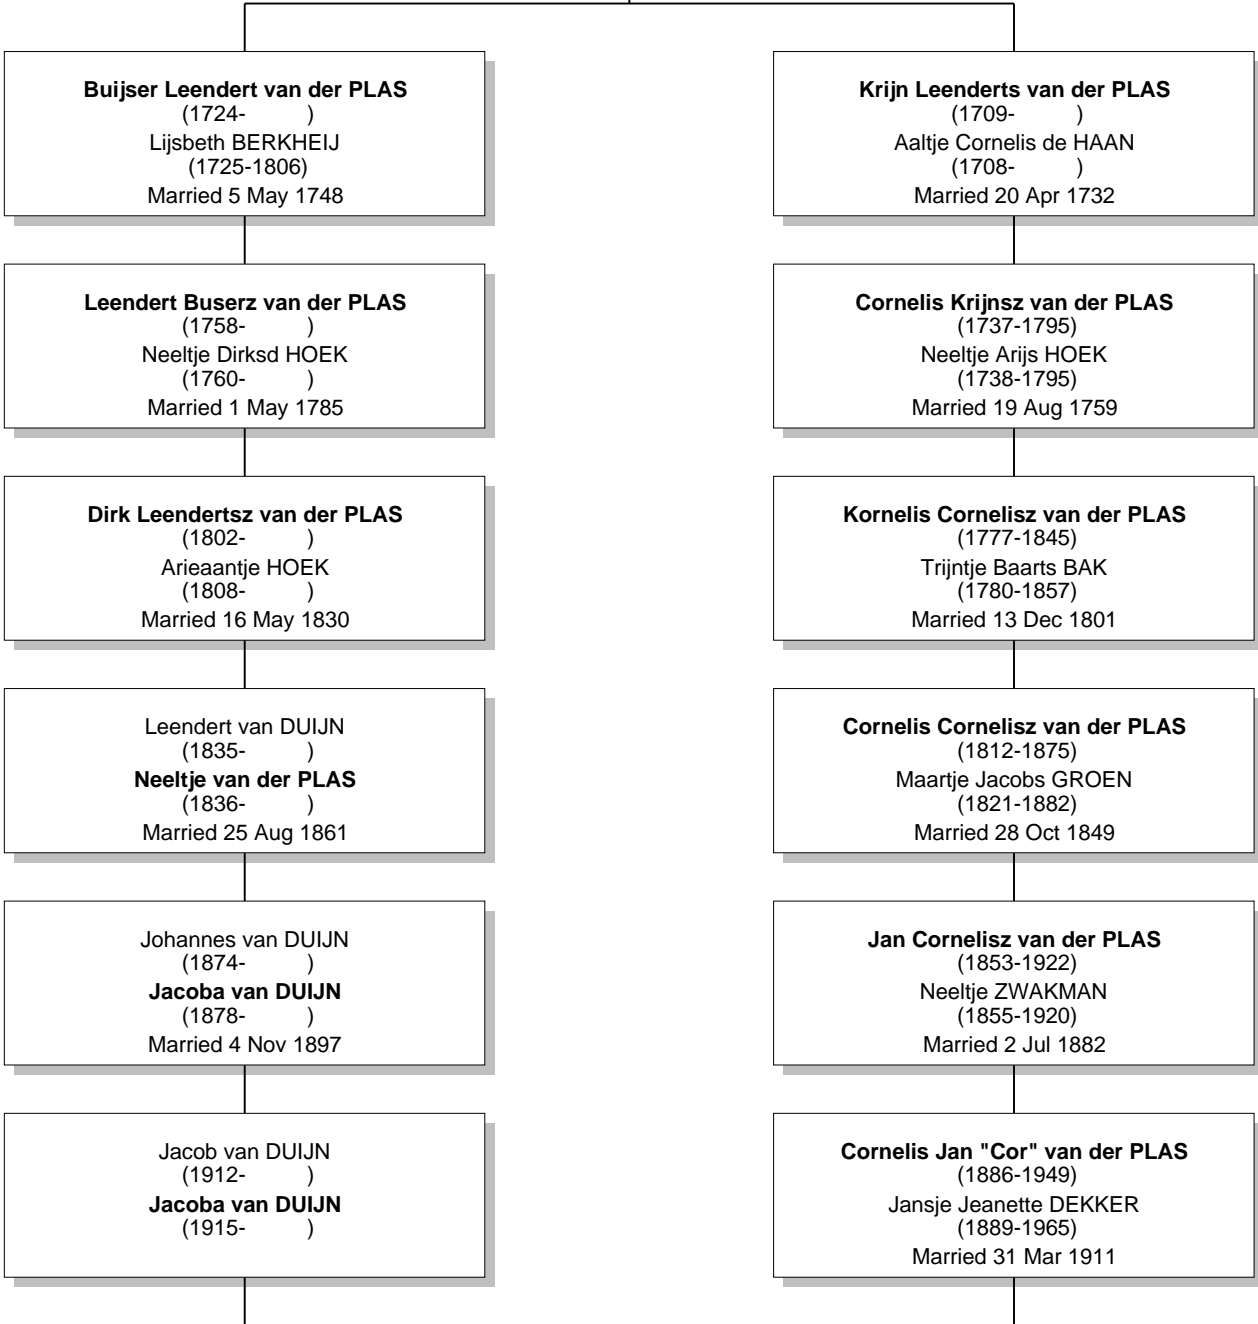

# Relationship Chart

Cornelis Jan "Case" VANDERPLAS is the 7th cousin of Hans van DUIJN ... DNA

Common Ancestor

**Leendert Krijne van der PLAS**  
(Bef 1686- )  
**Diewertje Jacobs VLIELANDER**  
(1684-1768)  
Married 31 Jul 1706

# Relationship Chart