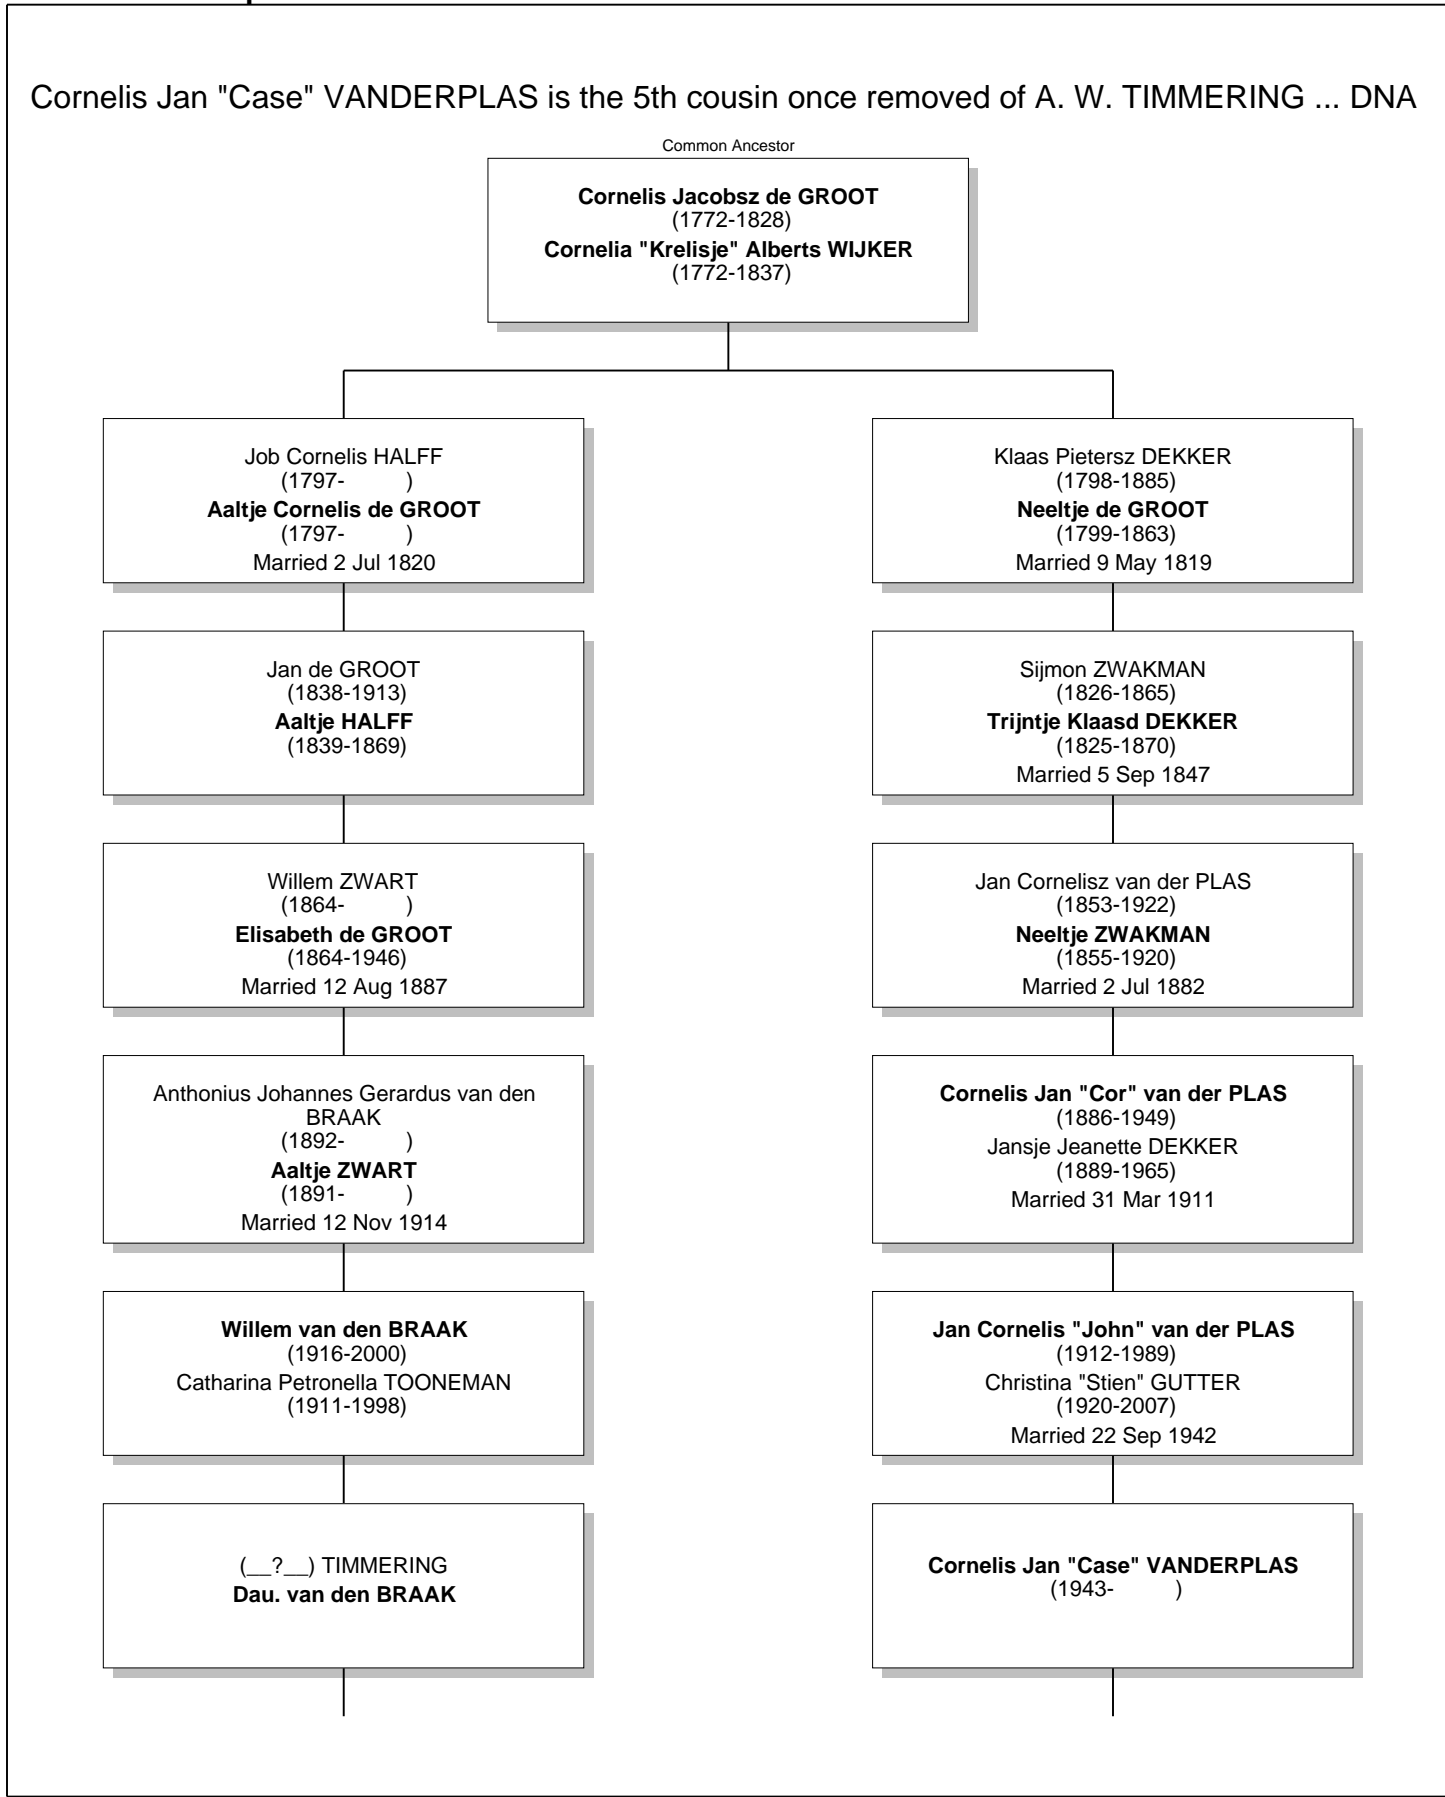

Relationship Chart

Cornelis Jan "Case" VANDERPLAS is the 5th cousin once removed of A. W. TIMMERING ... DNA

Relationship Chart

A. W. TIMMERING ... DNA