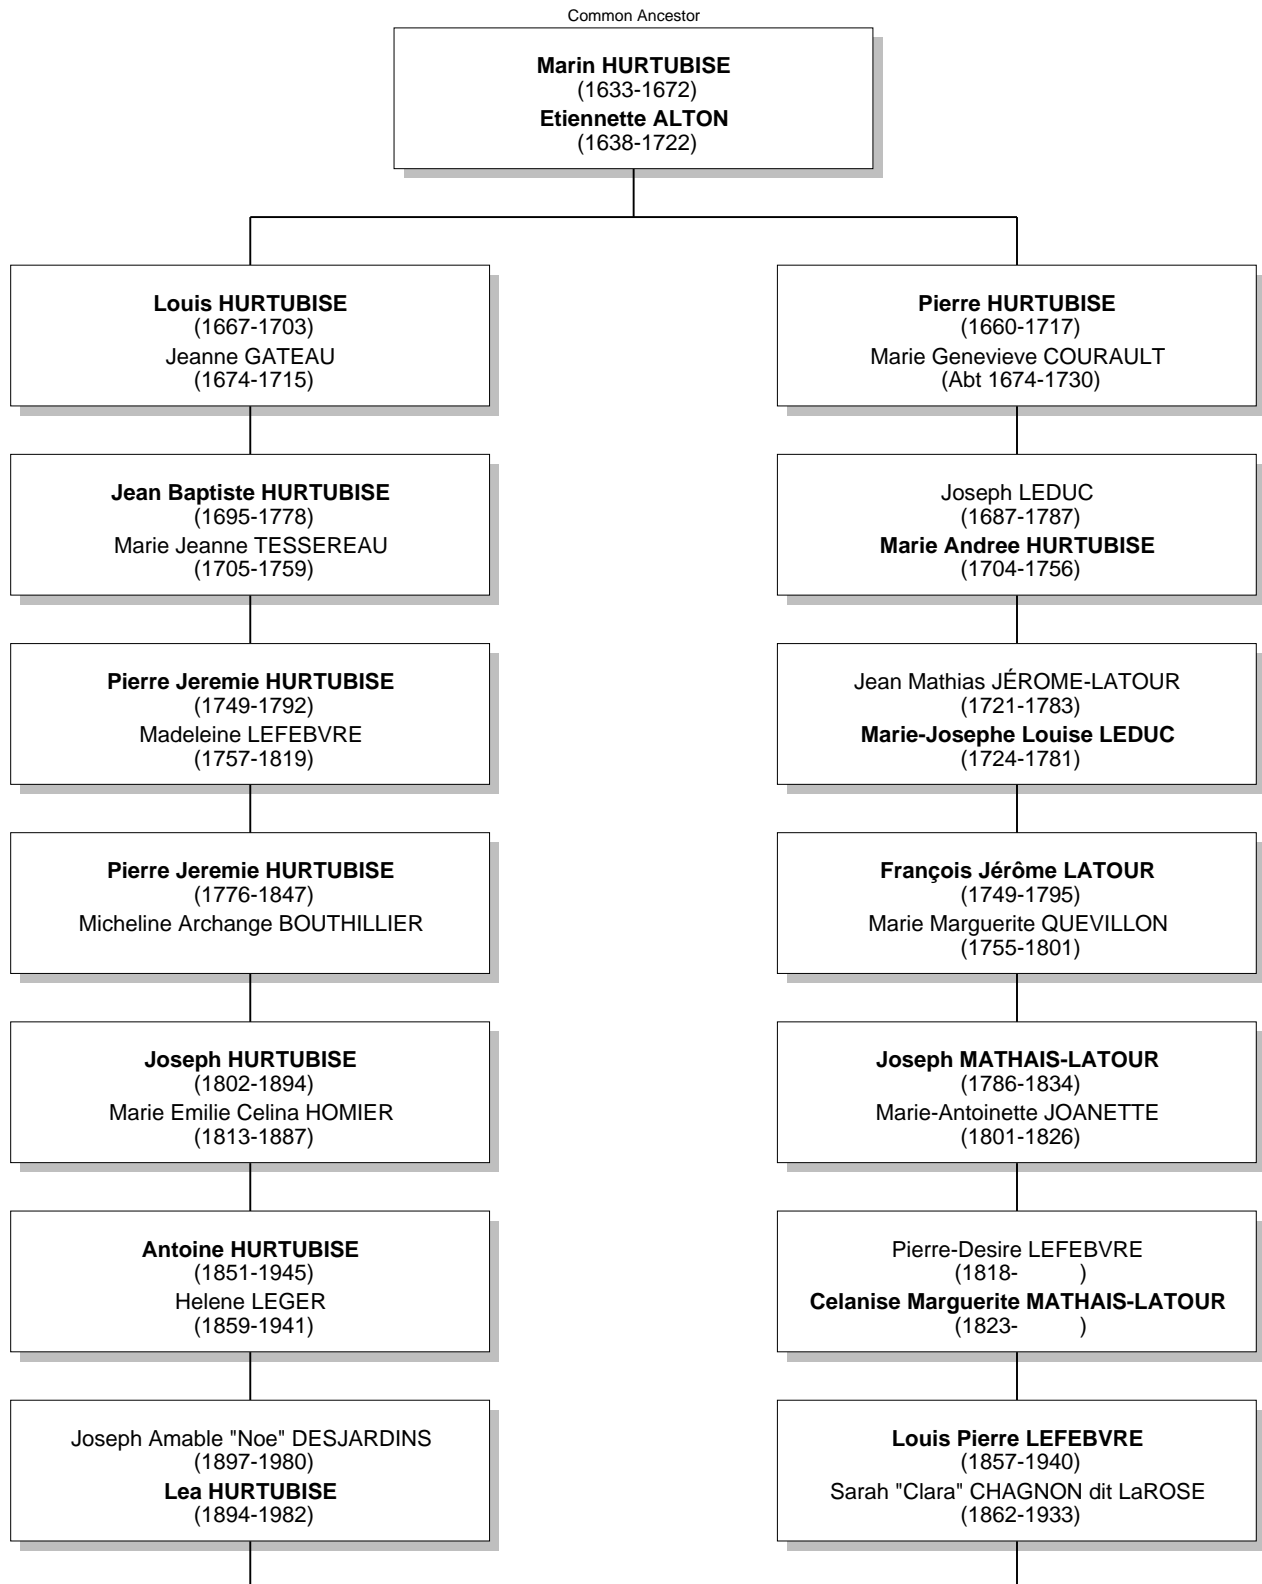

Relationship Chart

Katherine Louise WATSON is the 8th cousin once removed * of Marc DESJARDINS ..DNA

Relationship Chart